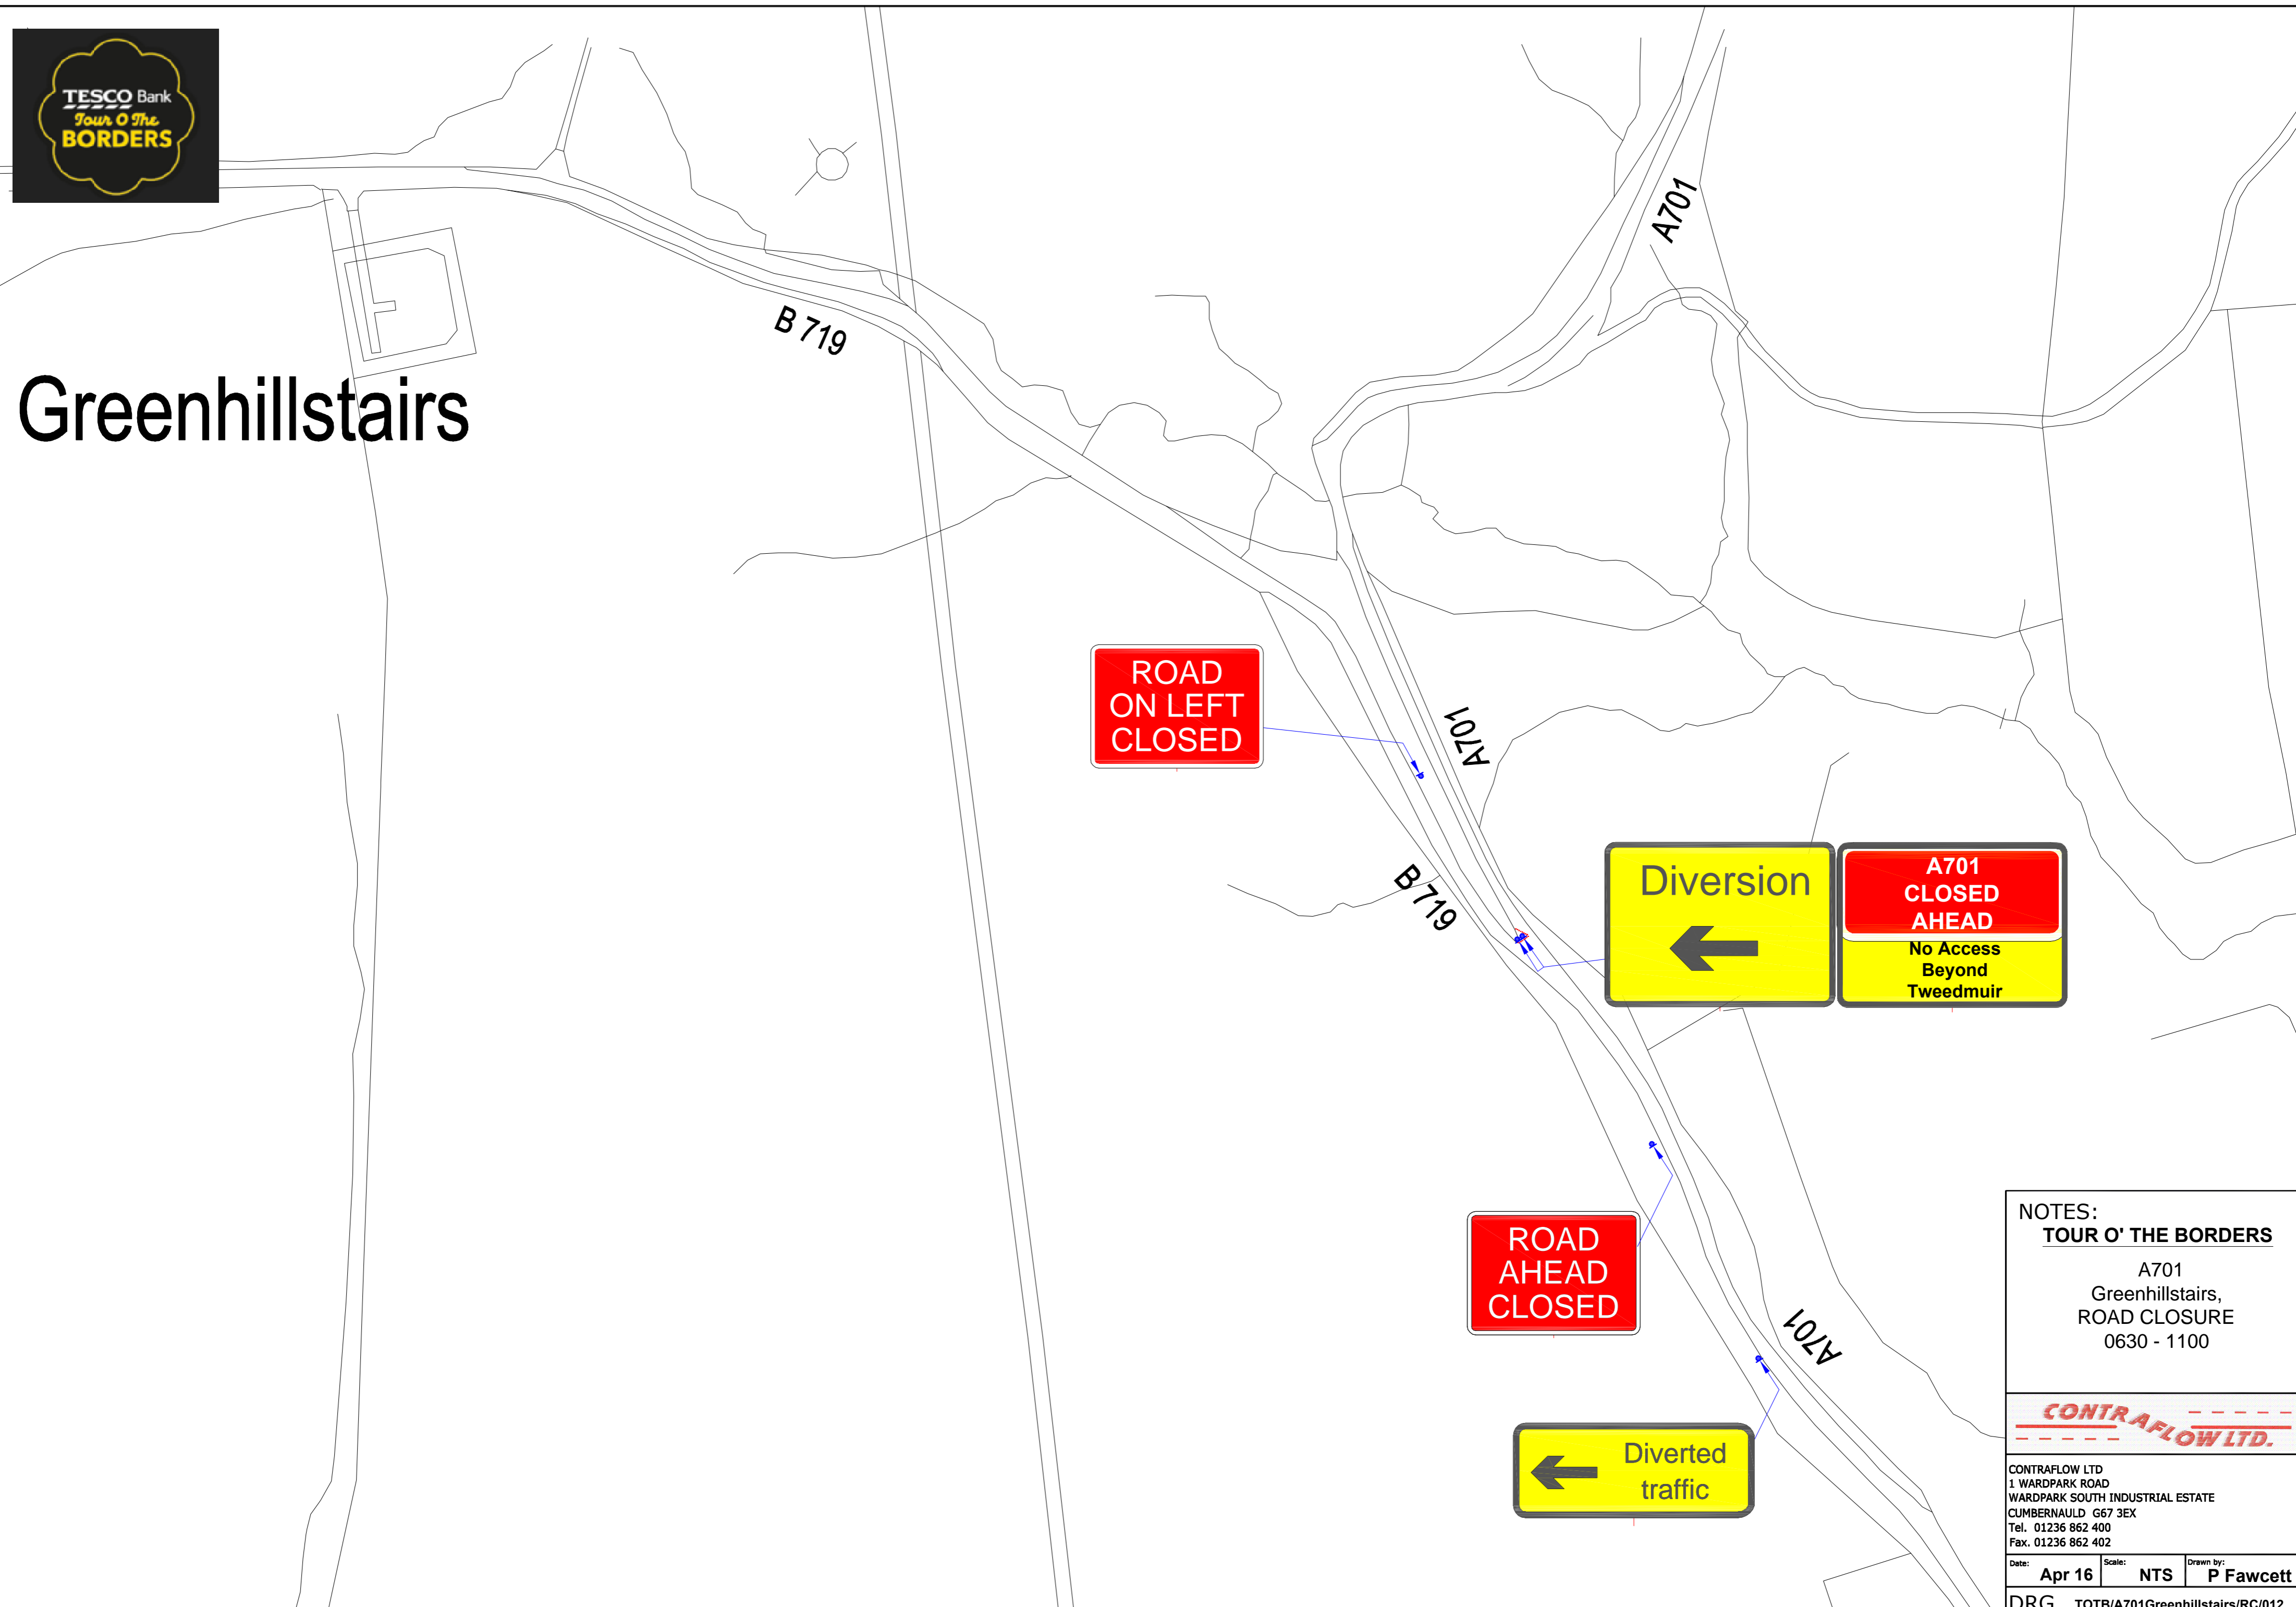

# Greenhillstairs

ROAD ON LEFT CLOSED

Diversion  
←

A701 CLOSED AHEAD  
No Access Beyond Tweedmuir

ROAD AHEAD CLOSED

← Diverted traffic

NOTES:  
**TOUR O' THE BORDERS**  
A701  
Greenhillstairs,  
ROAD CLOSURE  
0630 - 1100

CONTRAFLOW LTD  
1 WARDPARK ROAD  
WARDPARK SOUTH INDUSTRIAL ESTATE  
CUMBERNAULD G67 3EX  
Tel. 01236 862 400  
Fax. 01236 862 402

Date: **Apr 16** Scale: **NTS** Drawn by: **P Fawcett**

DRG. TOTB/A701Greenhillstairs/RC/012