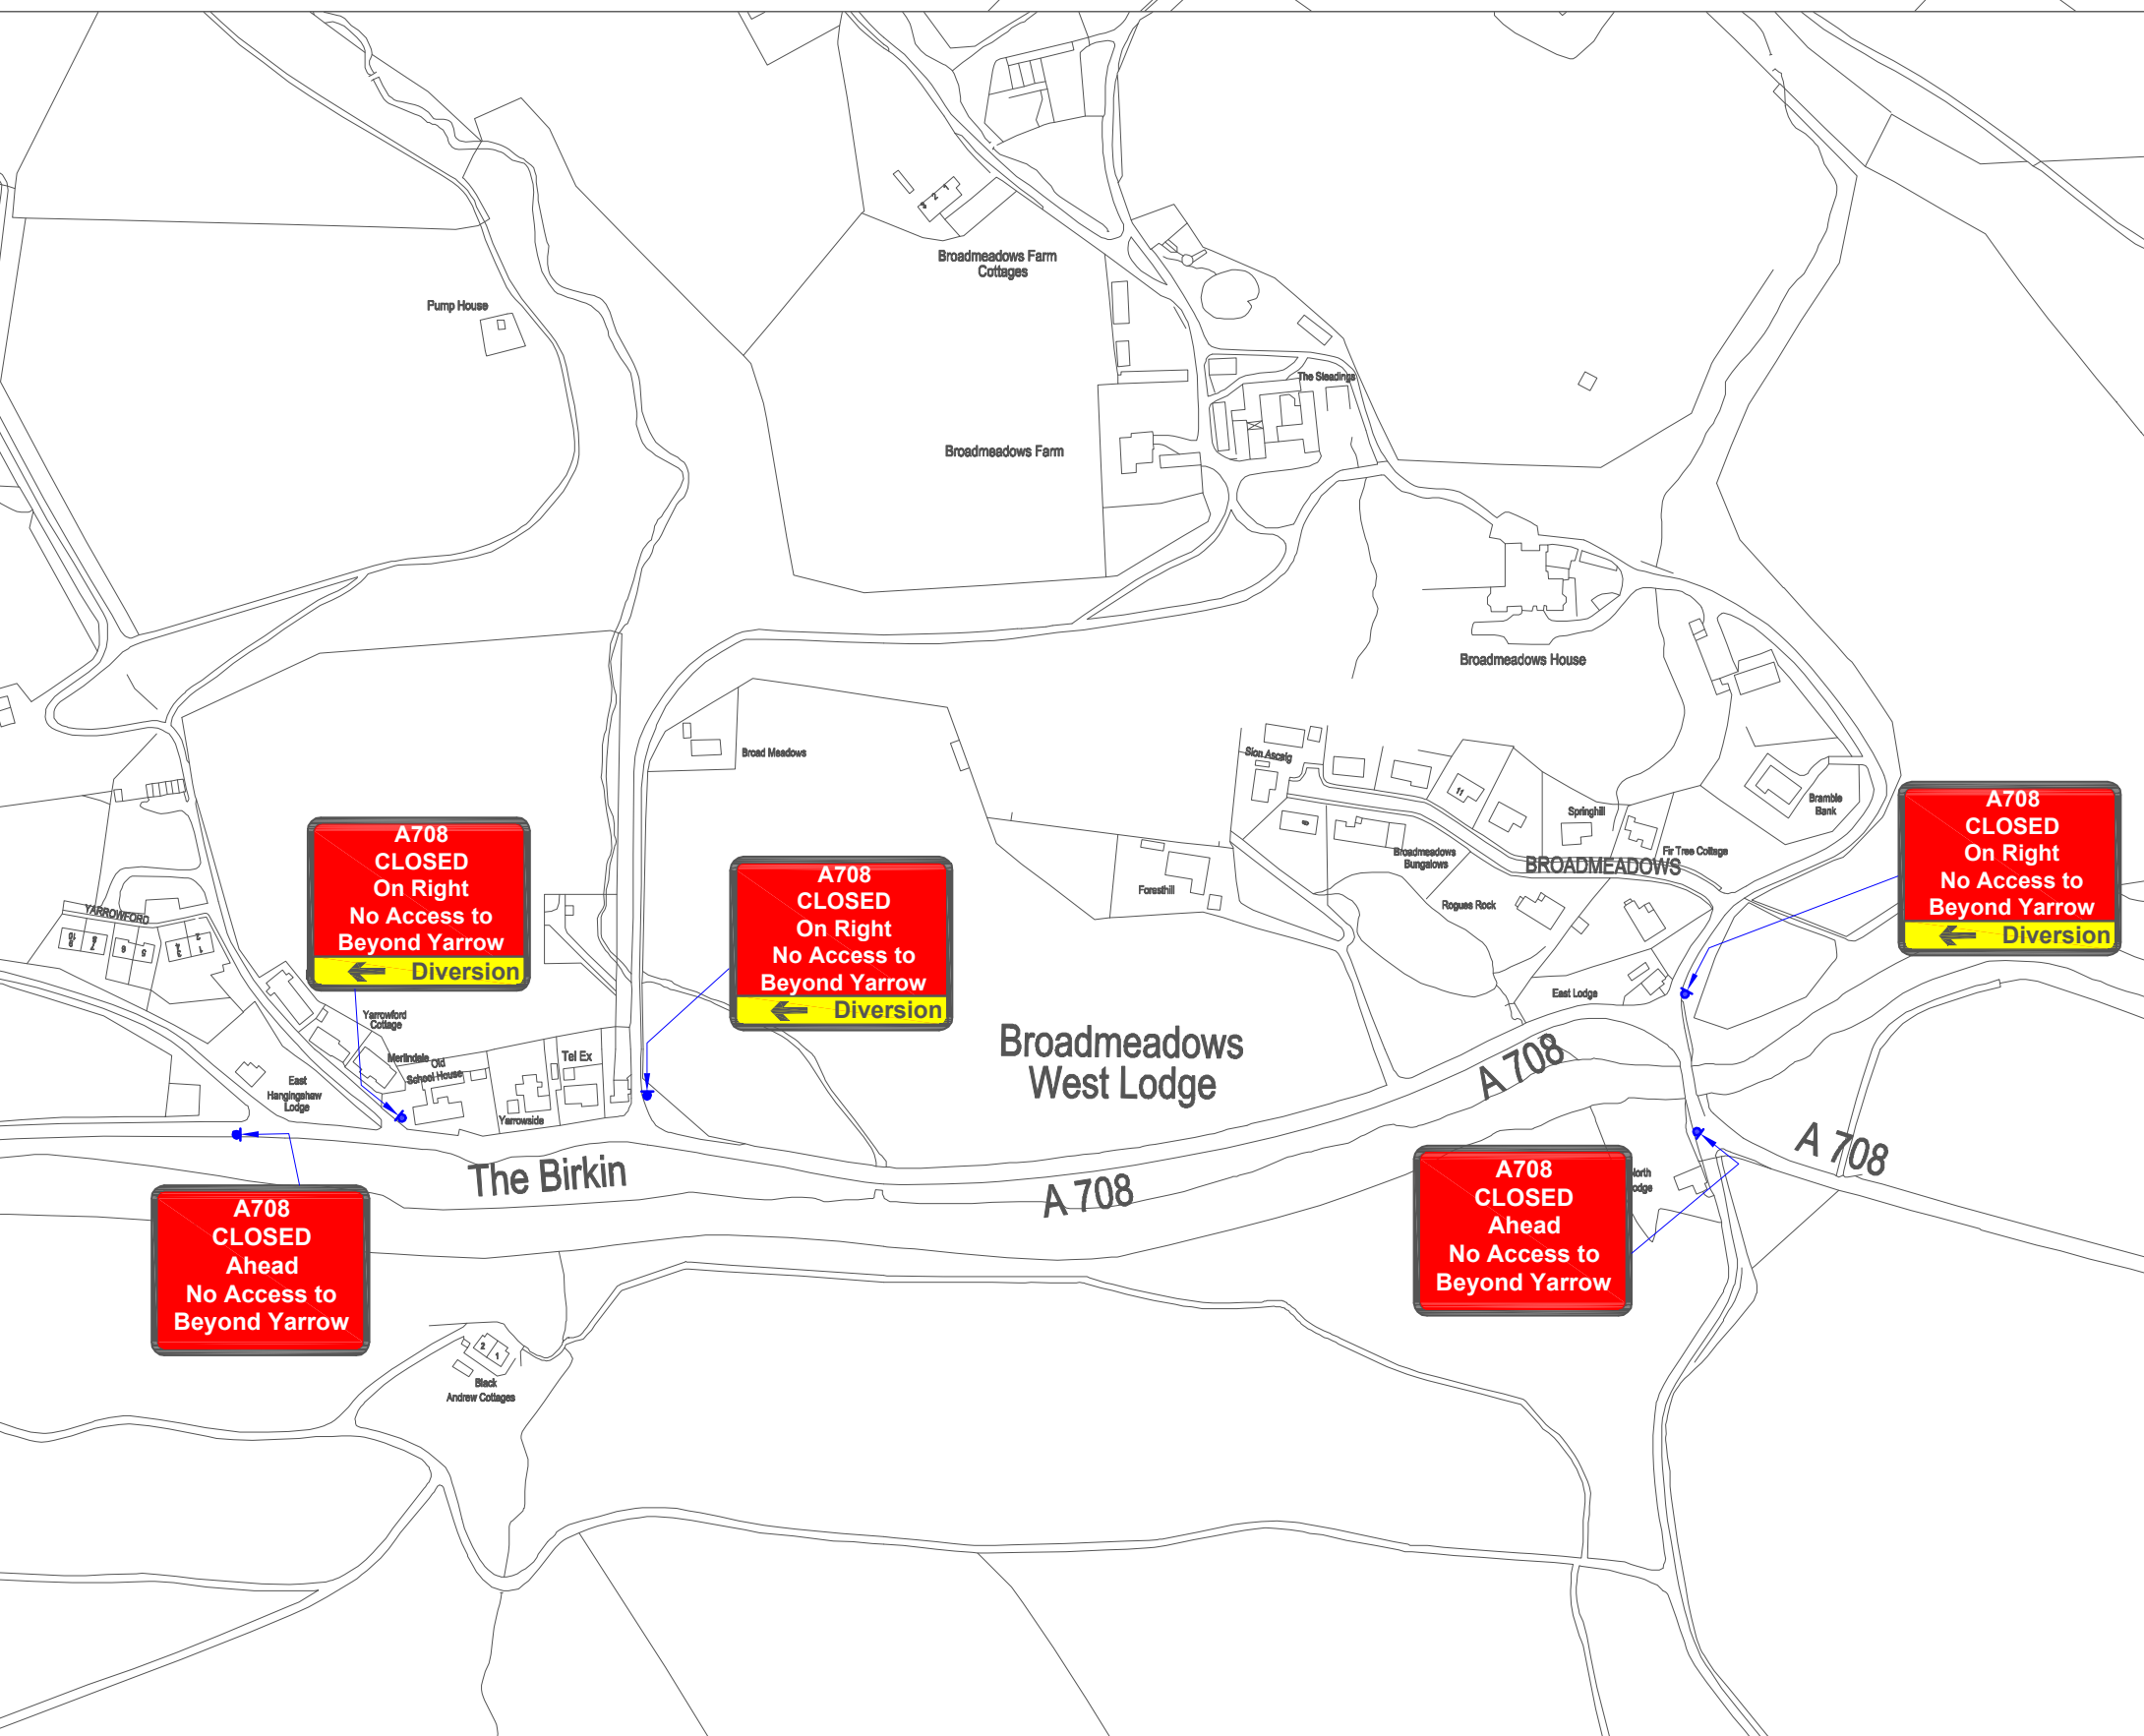

Philipburn House Hotel

Philiphaugh Farm

BANNERFIELD AREA

Diverted traffic →

Diversion →

Diverted traffic →

Diversion →

Diversion ←

Diverted traffic ←

A708 CLOSED Ahead No Access to Beyond Yarrow

A708 CLOSED Ahead No Access to Beyond Yarrow

A708 CLOSED On Left No Access to Beyond Yarrow

A708 CLOSED On Left No Access to Beyond Yarrow

A708 CLOSED Ahead No Access to Beyond Yarrow

NOTES: TOUR O' THE BORDERS

A708 SELKIRK / PHILIPHAUGH ROAD CLOSURE 0745 - 1430

CONTRAFLOW LTD 1 WARDPARK ROAD WARDPARK SOUTH INDUSTRIAL ESTATE CUMBERNAULD G67 3EX Tel. 01236 862 400 Fax. 01236 862 402

Date: Aug 17 Scale: NTS Drawn by: P Fawcett

DRG. TOTB/A708Selkirk/RC/018