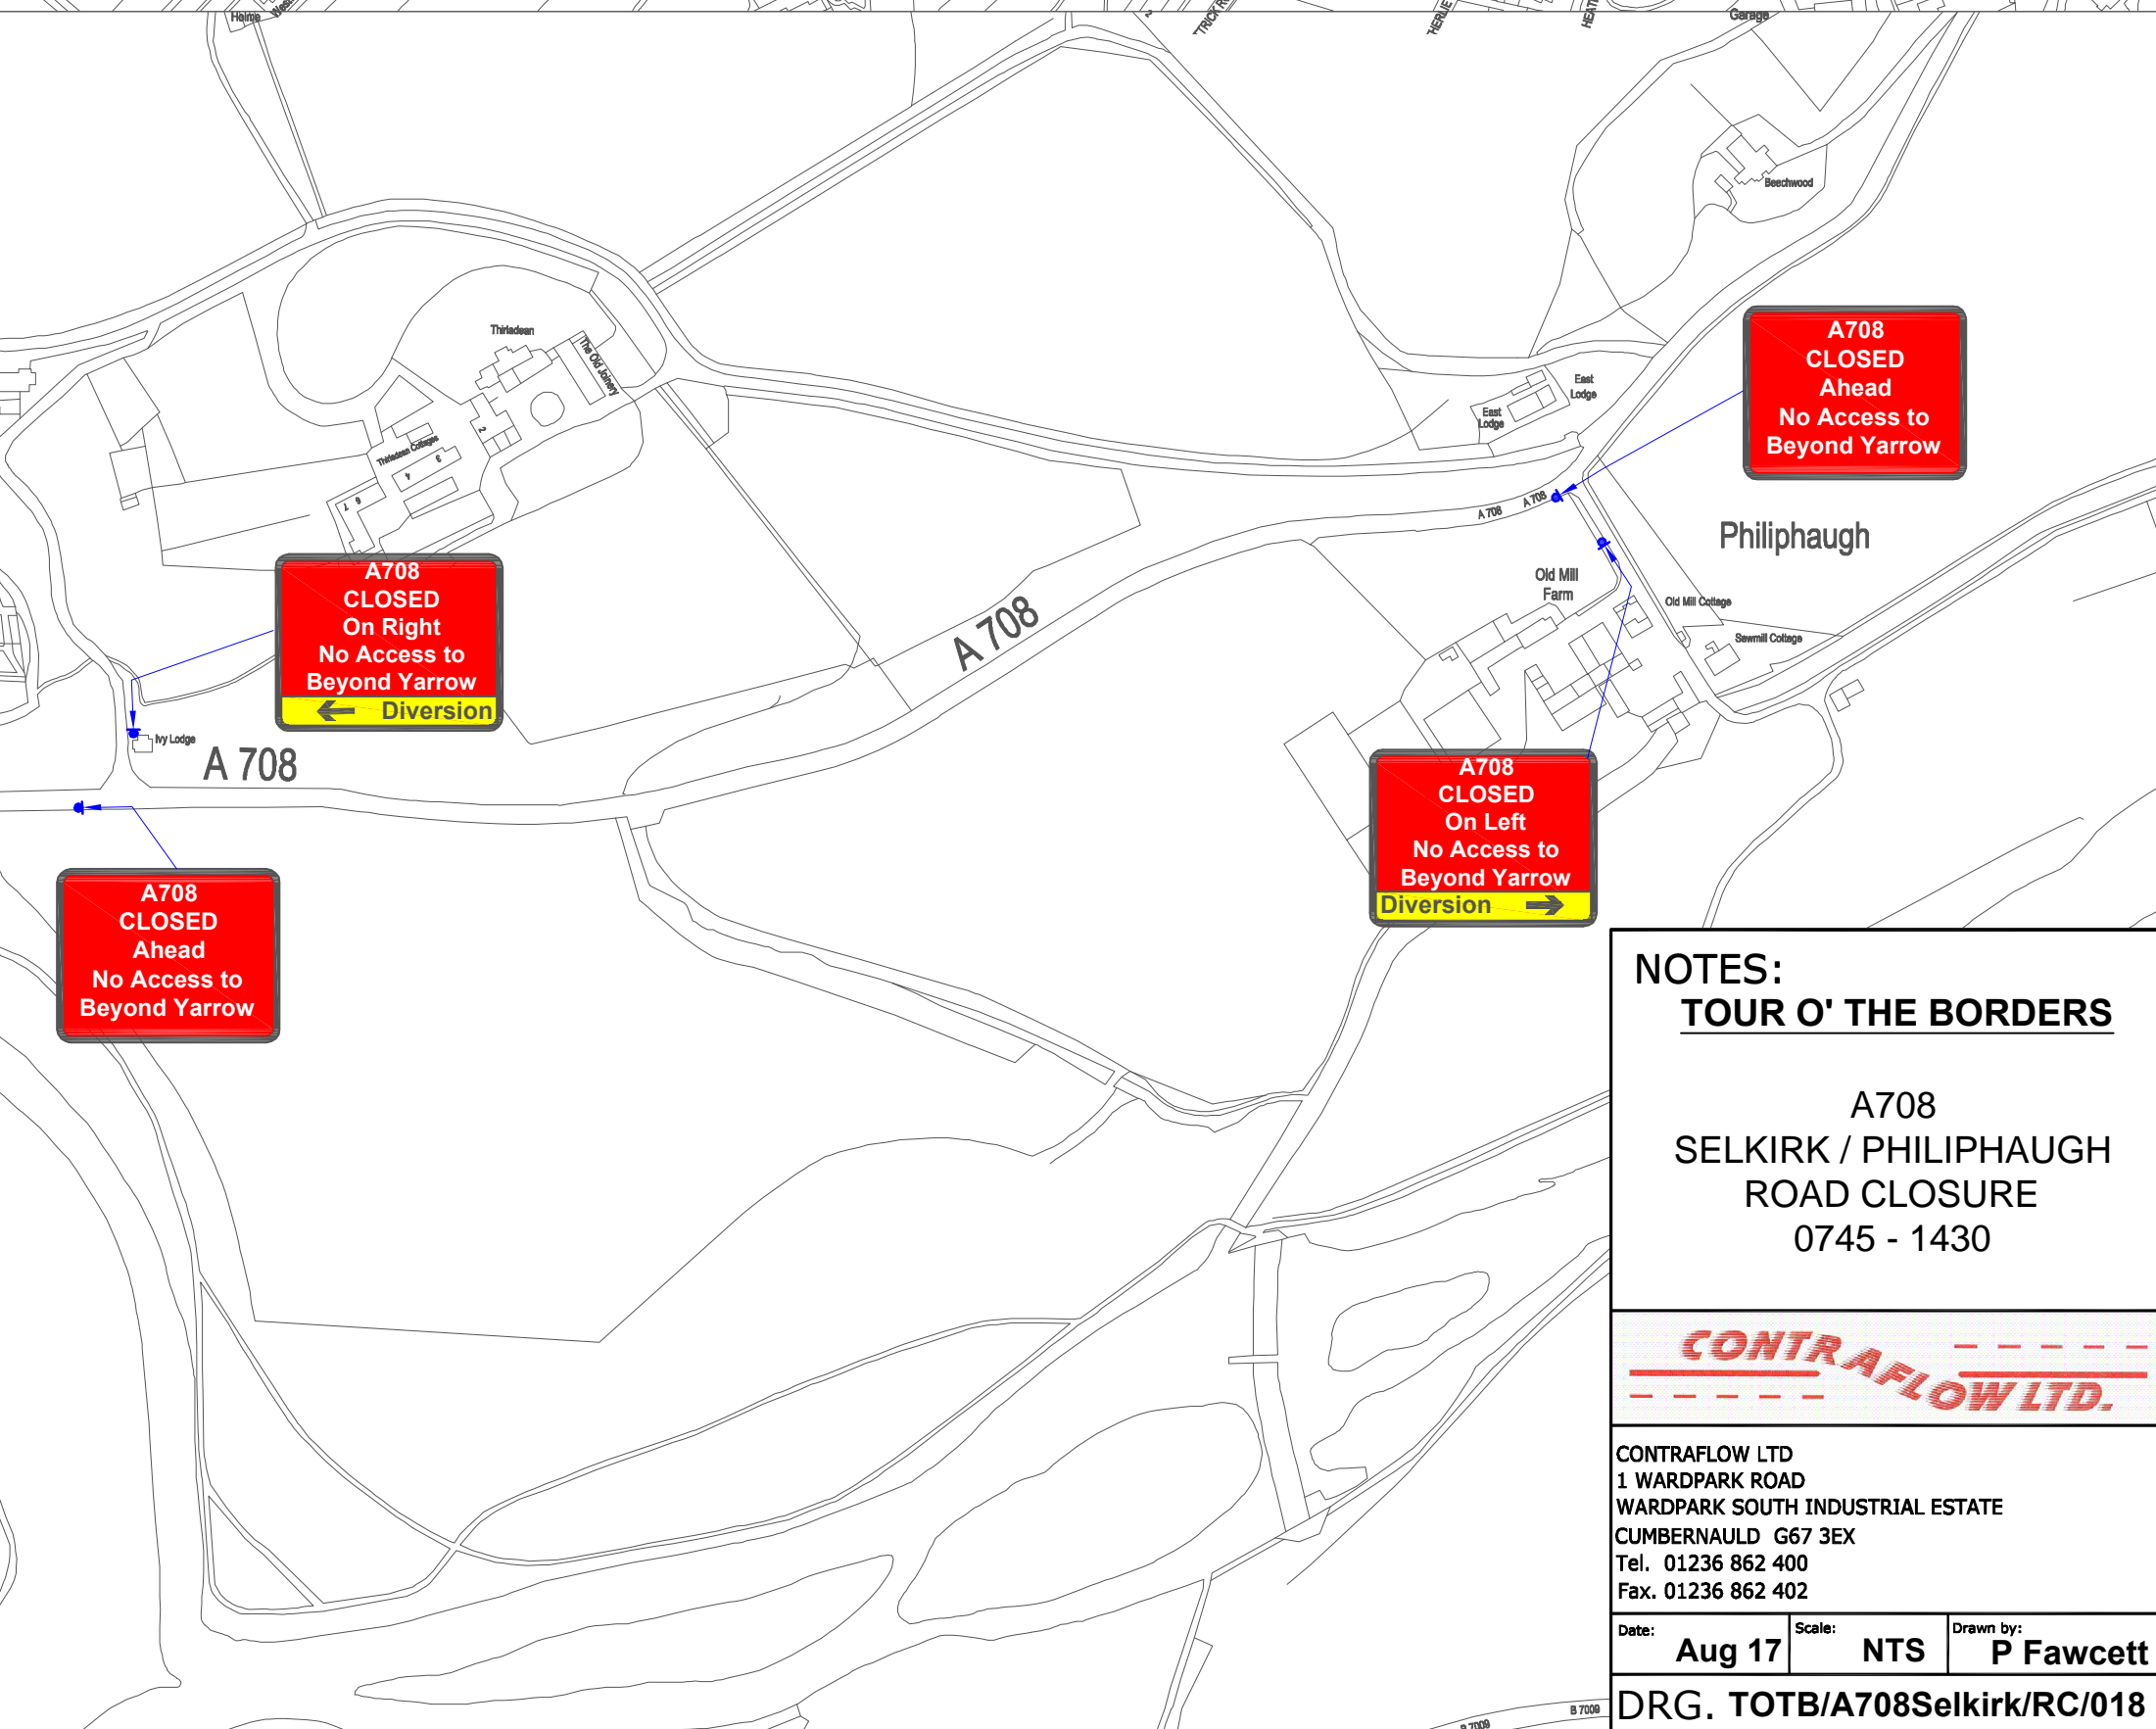

Philipburn House Hotel

Philiphaugh Farm

BANNERFIELD AREA

Diverted traffic →

Diversion →

Diverted traffic →

Diversion →

Diversion ←

Diverted traffic ←

A708 CLOSED Ahead No Access to Beyond Yarrow

A708 CLOSED Ahead No Access to Beyond Yarrow

A708 CLOSED On Left No Access to Beyond Yarrow

A708 CLOSED On Left No Access to Beyond Yarrow

A708 CLOSED Ahead No Access to Beyond Yarrow

NOTES: TOUR O' THE BORDERS

A708 SELKIRK / PHILIPHAUGH ROAD CLOSURE 0745 - 1430

CONTRAFLOW LTD 1 WARDPARK ROAD WARDPARK SOUTH INDUSTRIAL ESTATE CUMBERNAULD G67 3EX Tel. 01236 862 400 Fax. 01236 862 402

Date: Aug 17 Scale: NTS Drawn by: P Fawcett

DRG. TOTB/A708Selkirk/RC/018