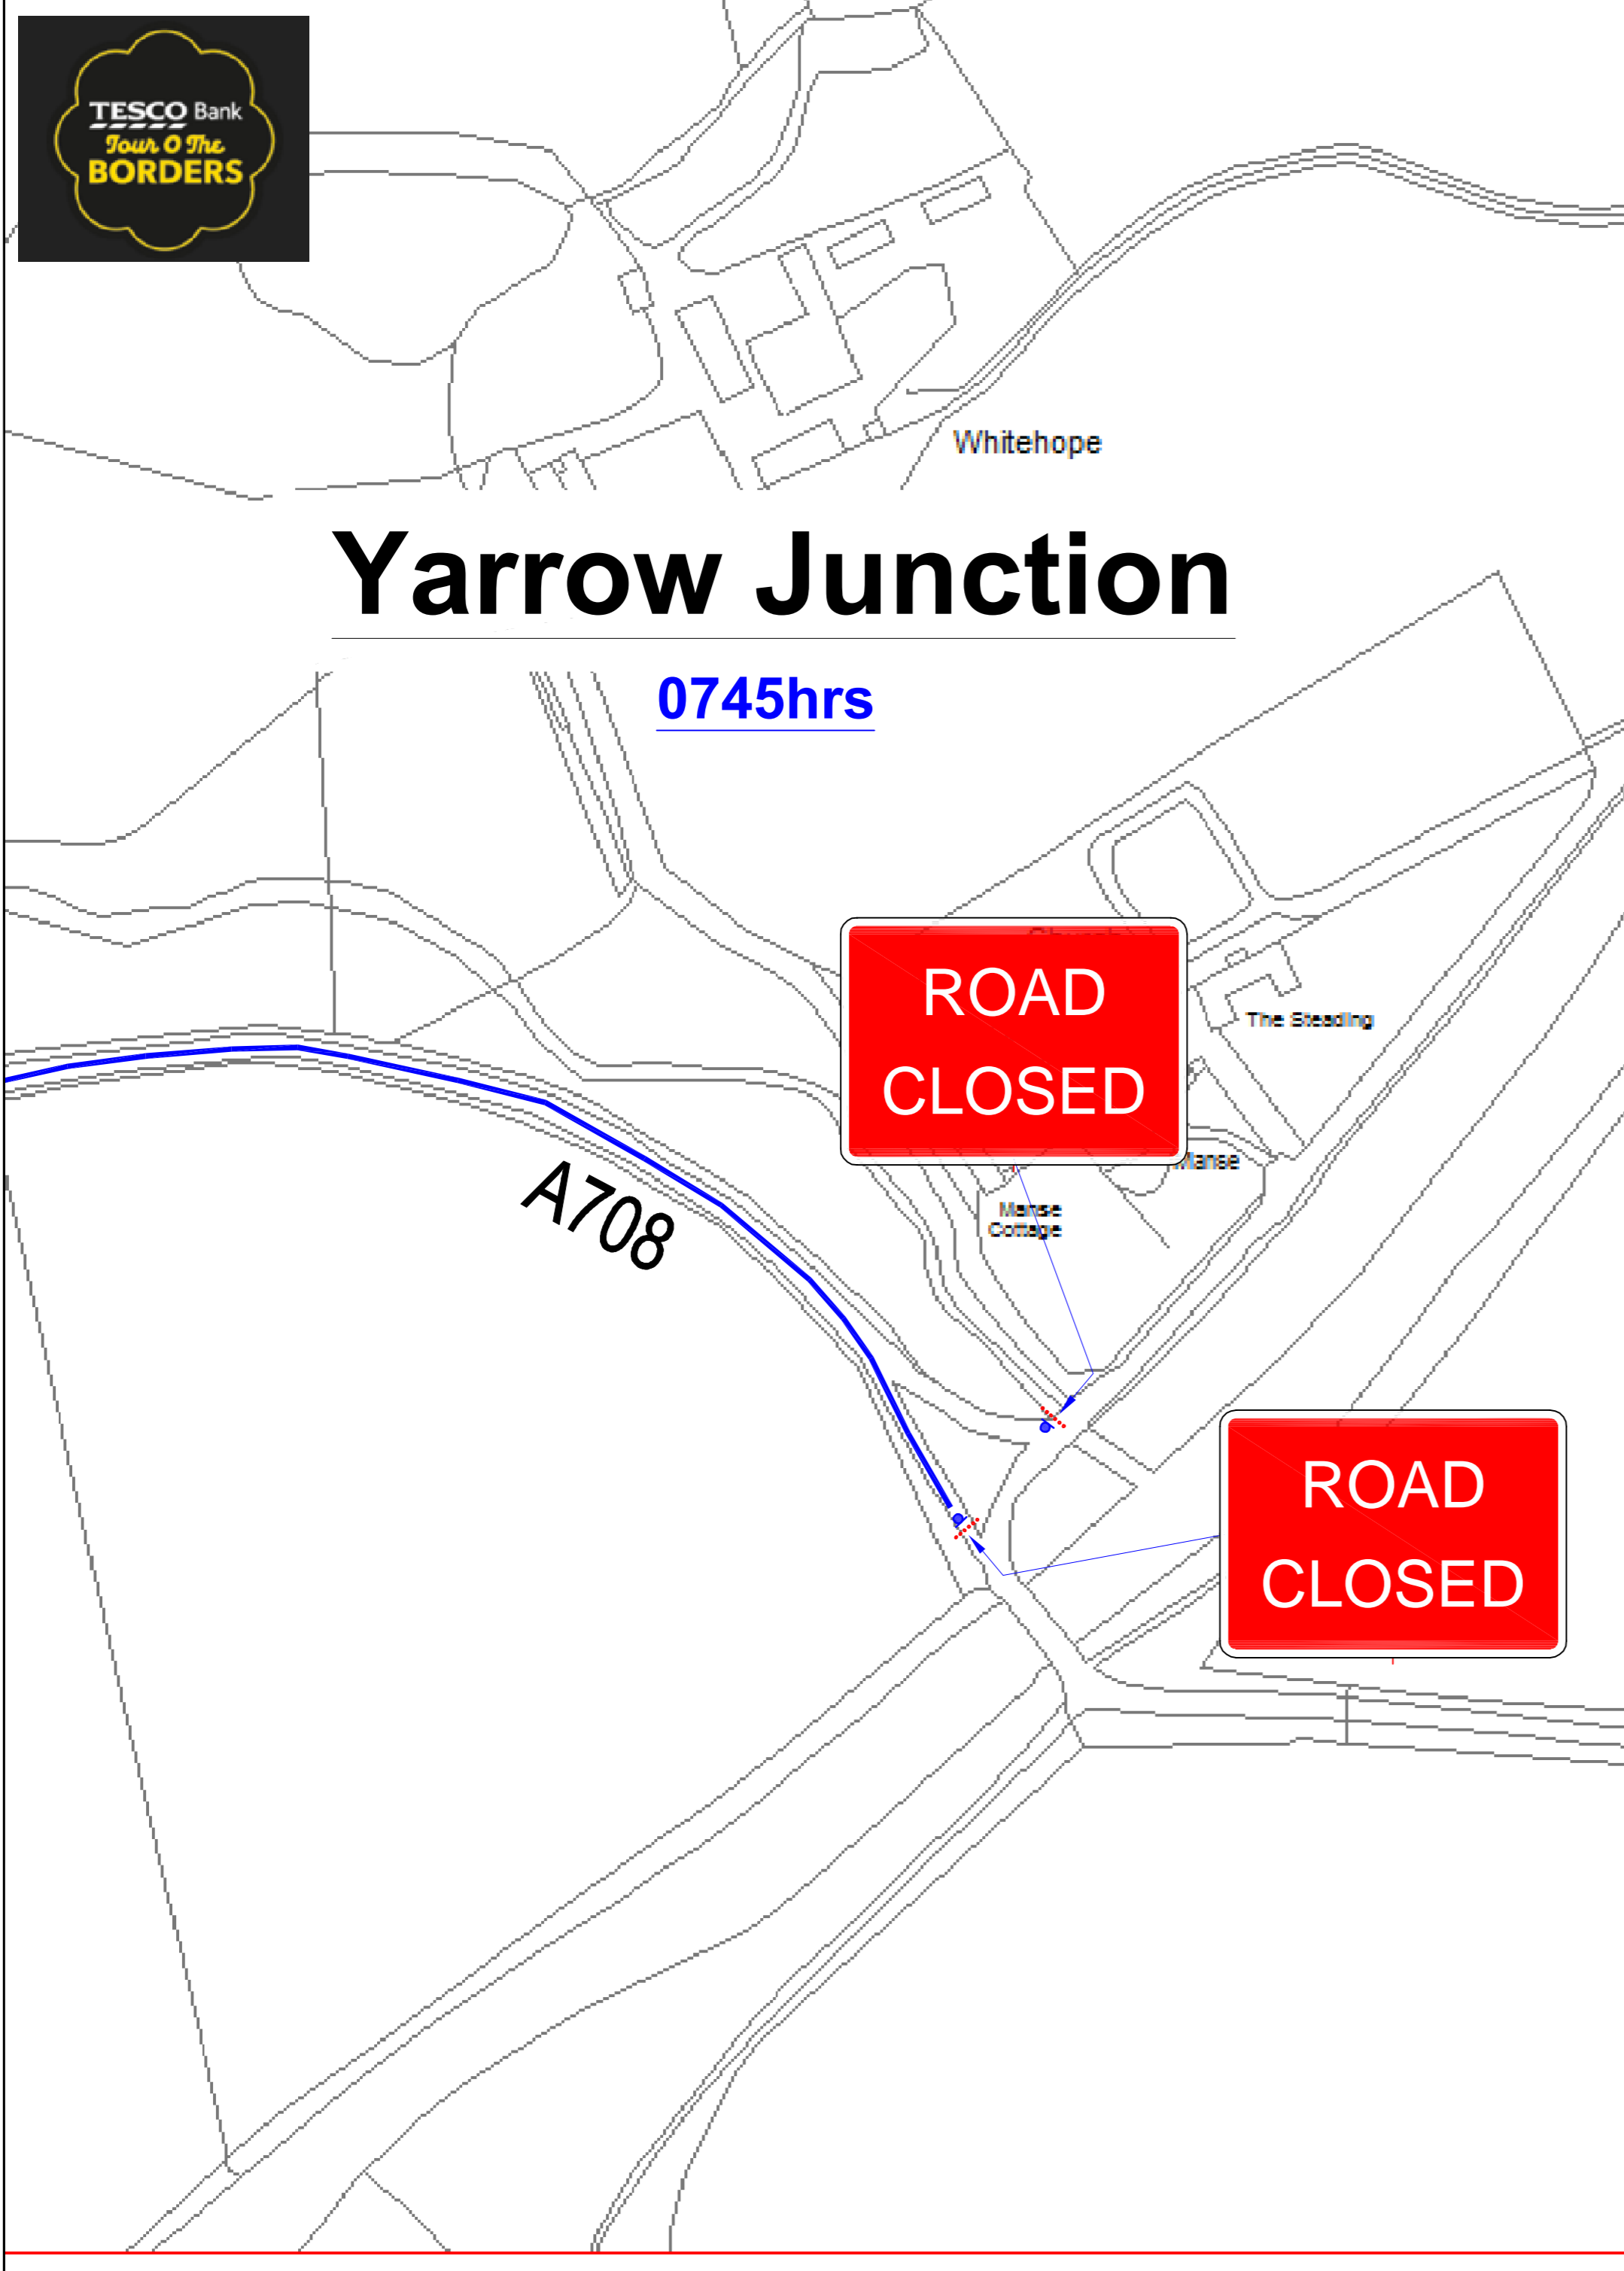

Yarrow Junction

0745hrs

**ROAD
CLOSED**

**ROAD
CLOSED**

Yarrow Junction

0825 - 1430hrs

**ROAD
CLOSED**

**NOTES:
TOUR O' THE BORDERS**

A708
YARROW
ROAD CLOSURE
0745 - 1430

CONTRAFLOW LTD
1 WARDPARK ROAD
WARDPARK SOUTH INDUSTRIAL ESTATE
CUMBERNAULD G67 3EX
Tel. 01236 862 400
Fax. 01236 862 402

Date: **Aug 17** Scale: **NTS** Drawn by: **P Fawcett**

DRG. TOTB/A708Yarrow/RC/019