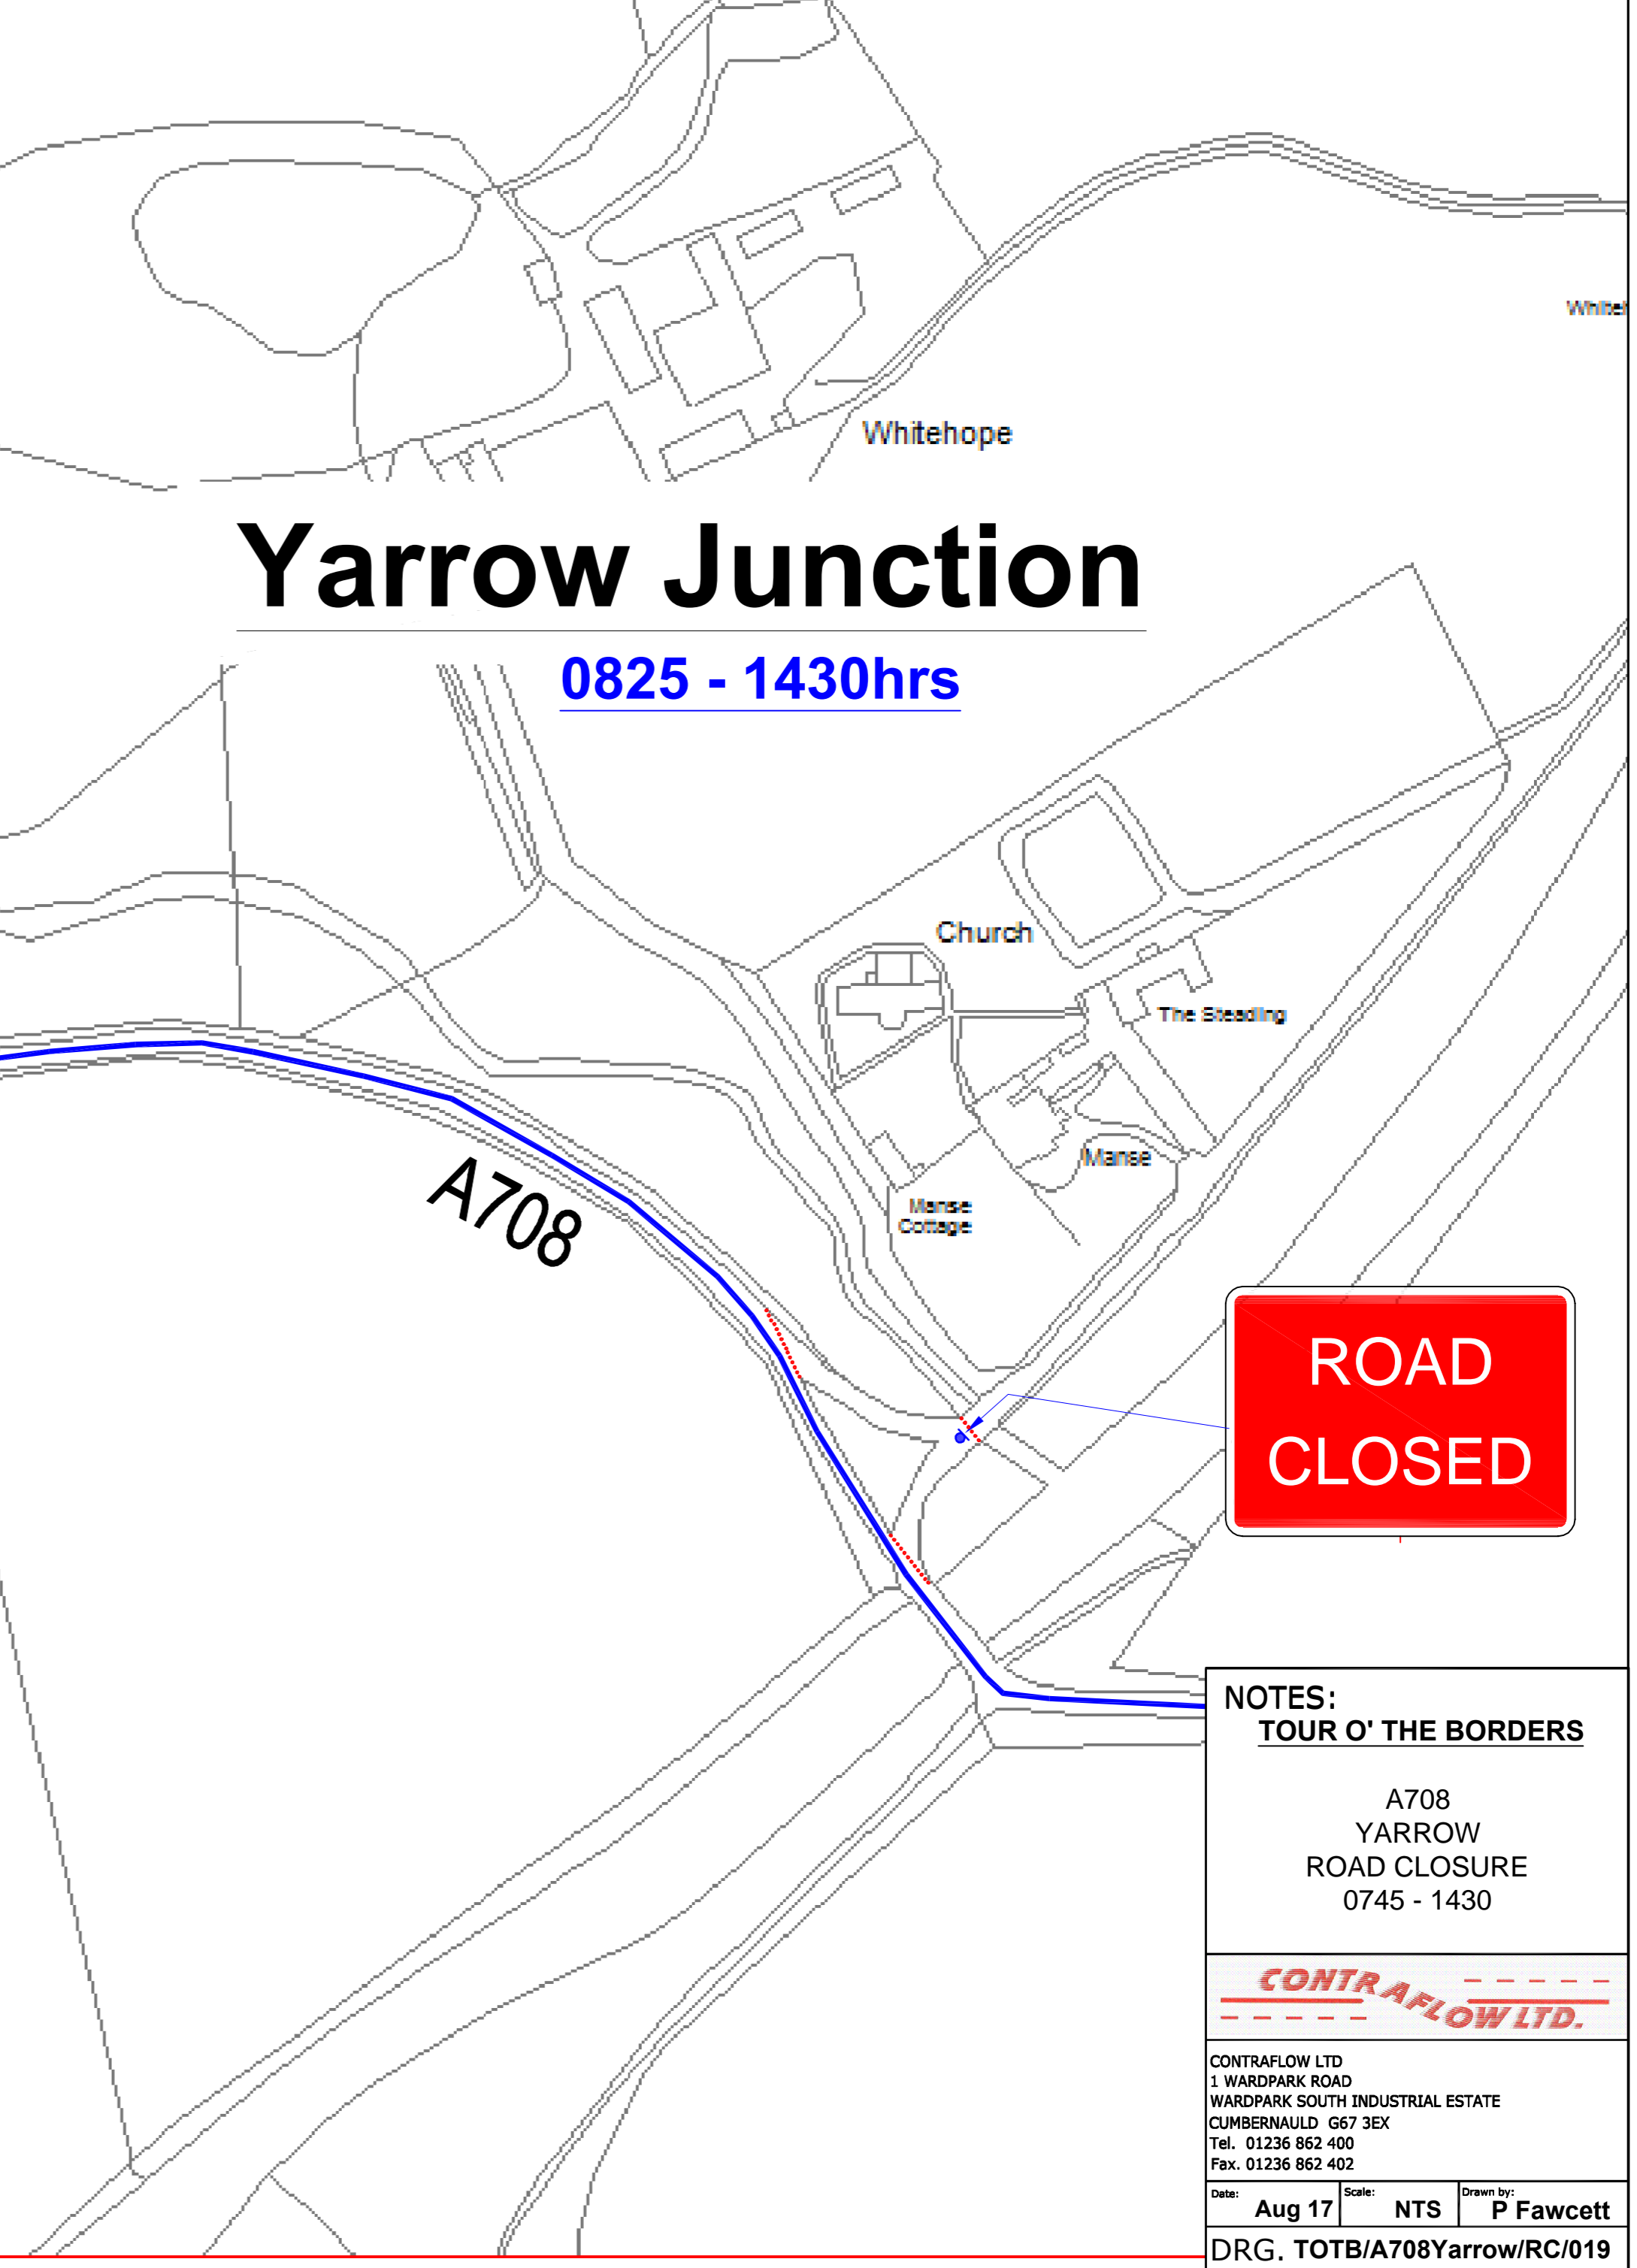

Yarrow Junction

0745hrs

**ROAD
CLOSED**

**ROAD
CLOSED**

Yarrow Junction

0825 - 1430hrs

**ROAD
CLOSED**

**NOTES:
TOUR O' THE BORDERS**

A708
YARROW
ROAD CLOSURE
0745 - 1430

CONTRAFLOW LTD
1 WARDPARK ROAD
WARDPARK SOUTH INDUSTRIAL ESTATE
CUMBERNAULD G67 3EX
Tel. 01236 862 400
Fax. 01236 862 402

Date: **Aug 17** Scale: **NTS** Drawn by: **P Fawcett**

DRG. TOTB/A708Yarrow/RC/019