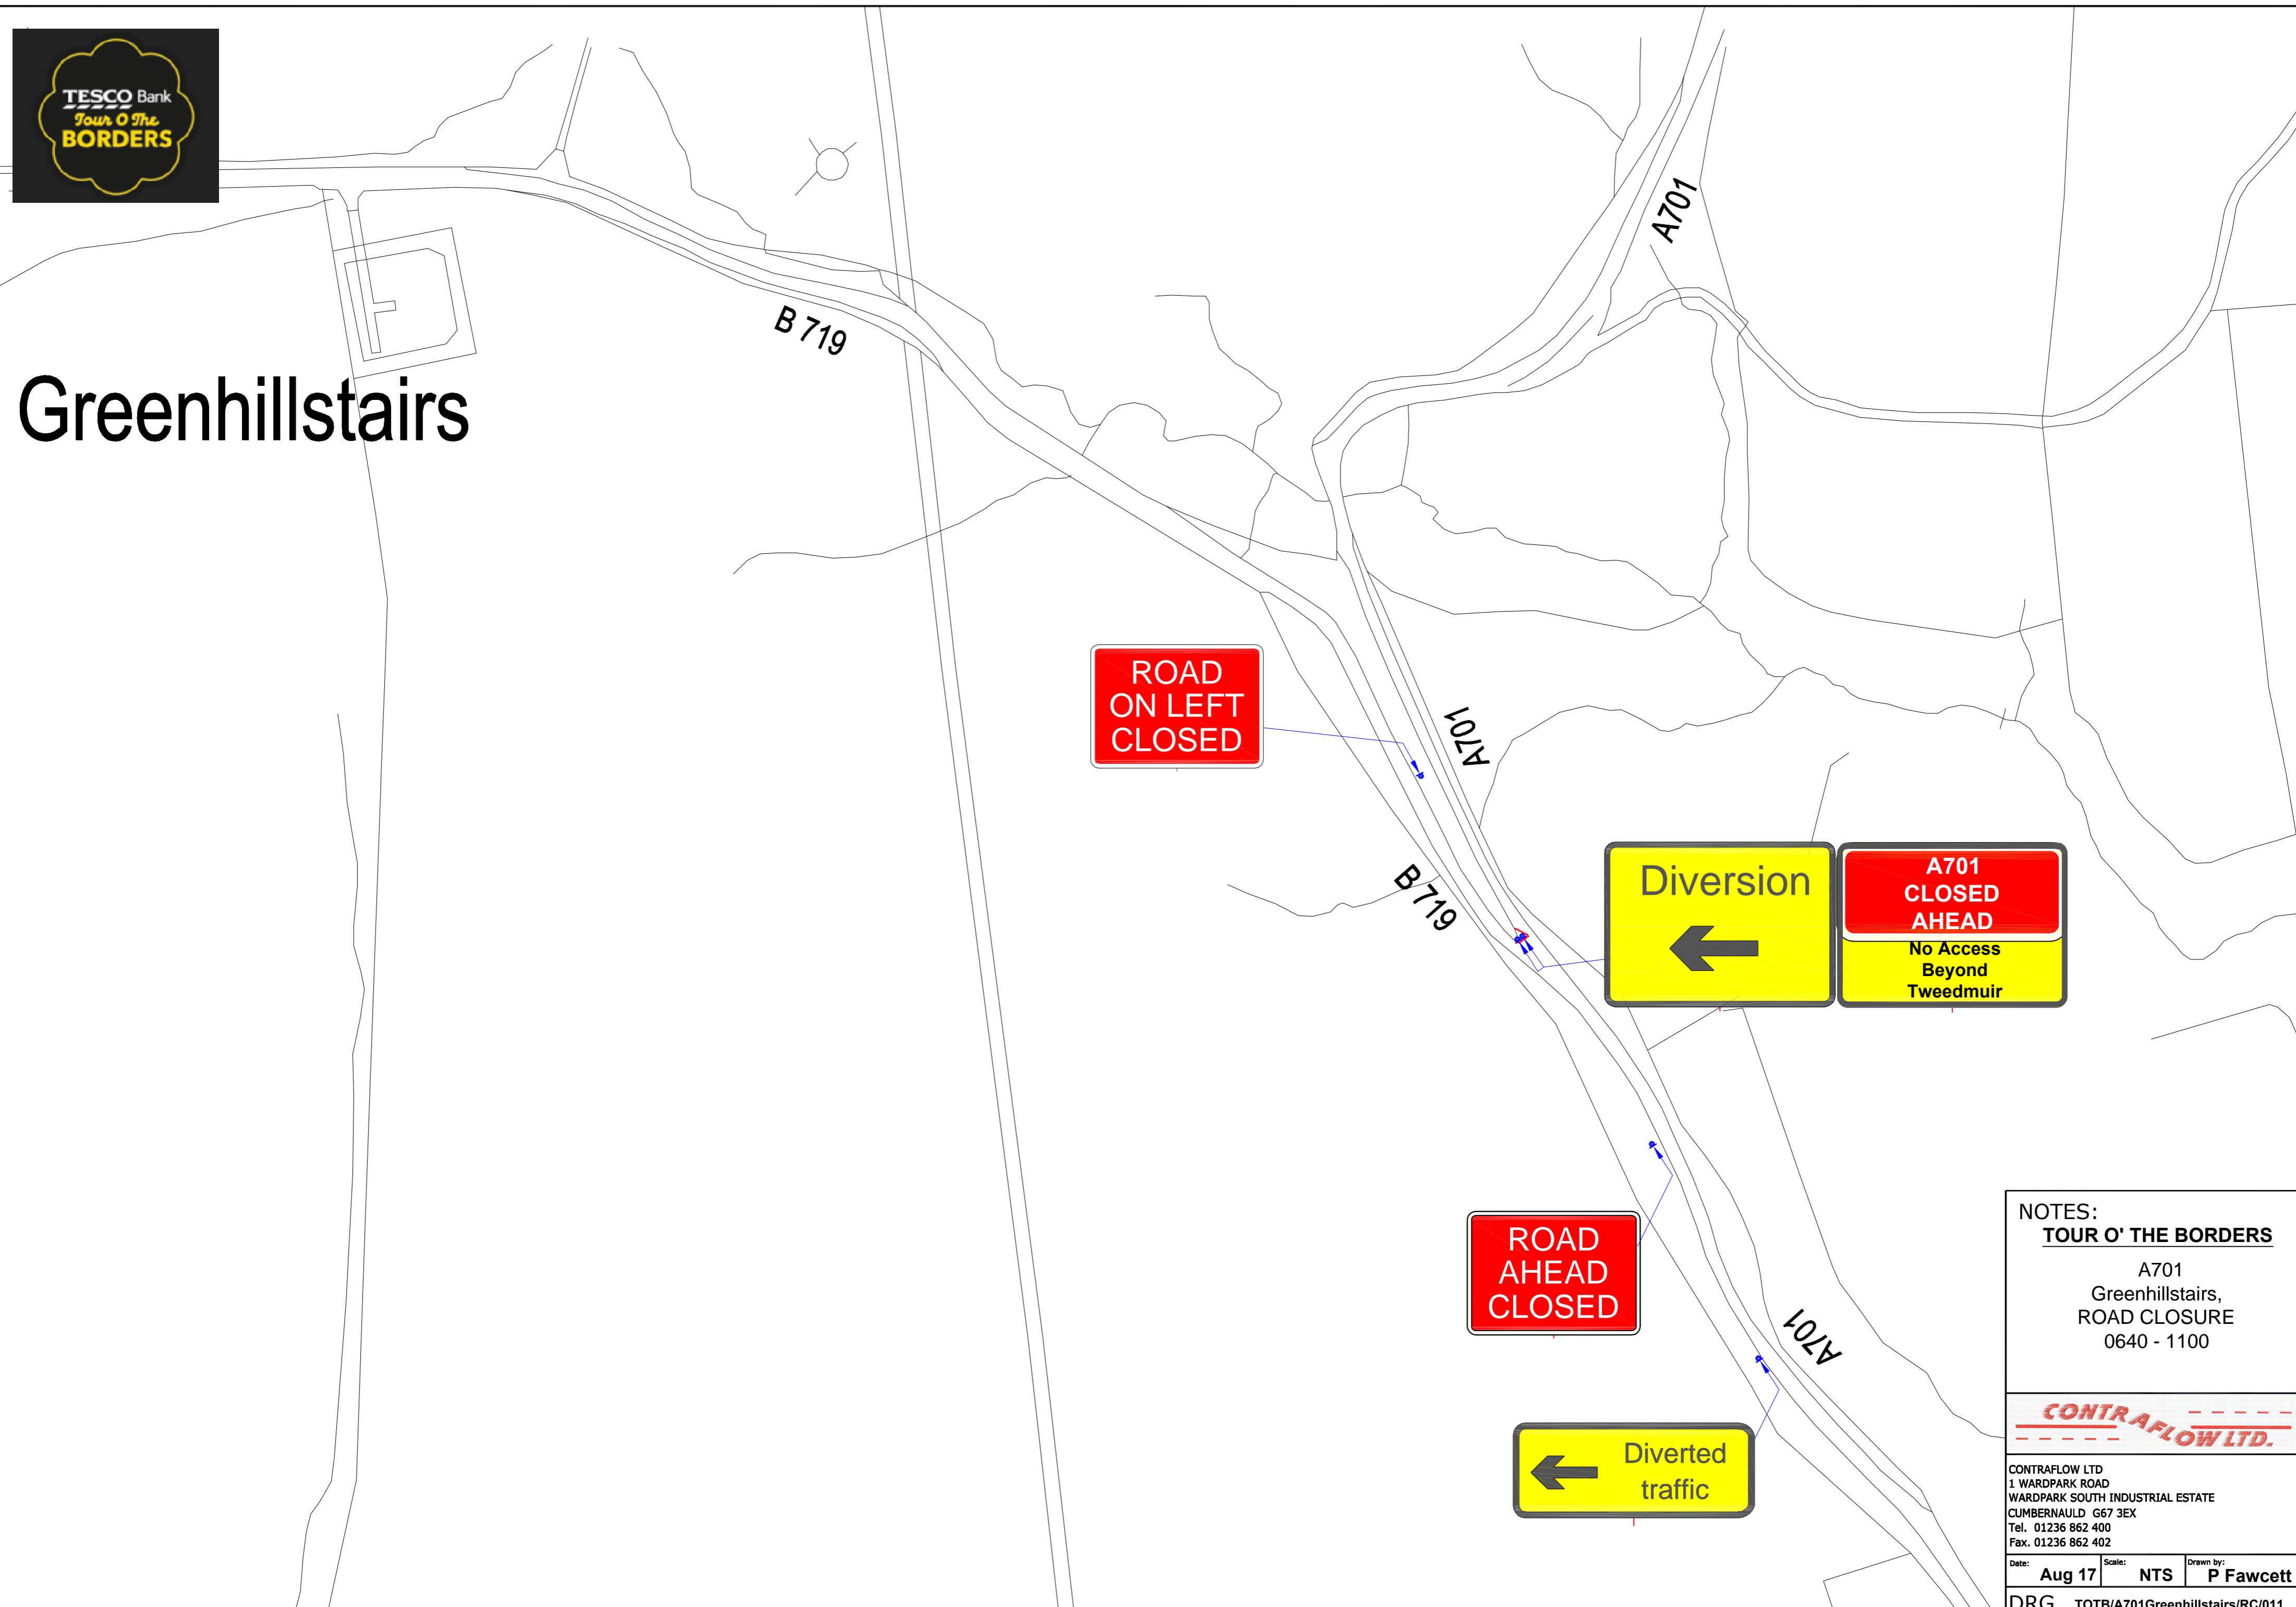

# Greenhillstairs

ROAD ON LEFT CLOSED

Diversion  
←

A701 CLOSED AHEAD  
No Access Beyond Tweedmuir

ROAD AHEAD CLOSED

← Diverted traffic

NOTES:  
**TOUR O' THE BORDERS**  
A701  
Greenhillstairs,  
ROAD CLOSURE  
0640 - 1100

**CONTRAFLOW LTD.**

CONTRAFLOW LTD  
1 WARDPARK ROAD  
WARDPARK SOUTH INDUSTRIAL ESTATE  
CUMBERNAULD G67 3EX  
Tel. 01236 862 400  
Fax. 01236 862 402

Date: **Aug 17** Scale: **NTS** Drawn by: **P Fawcett**

DRG. TOTB/A701Greenhillstairs/RC/011