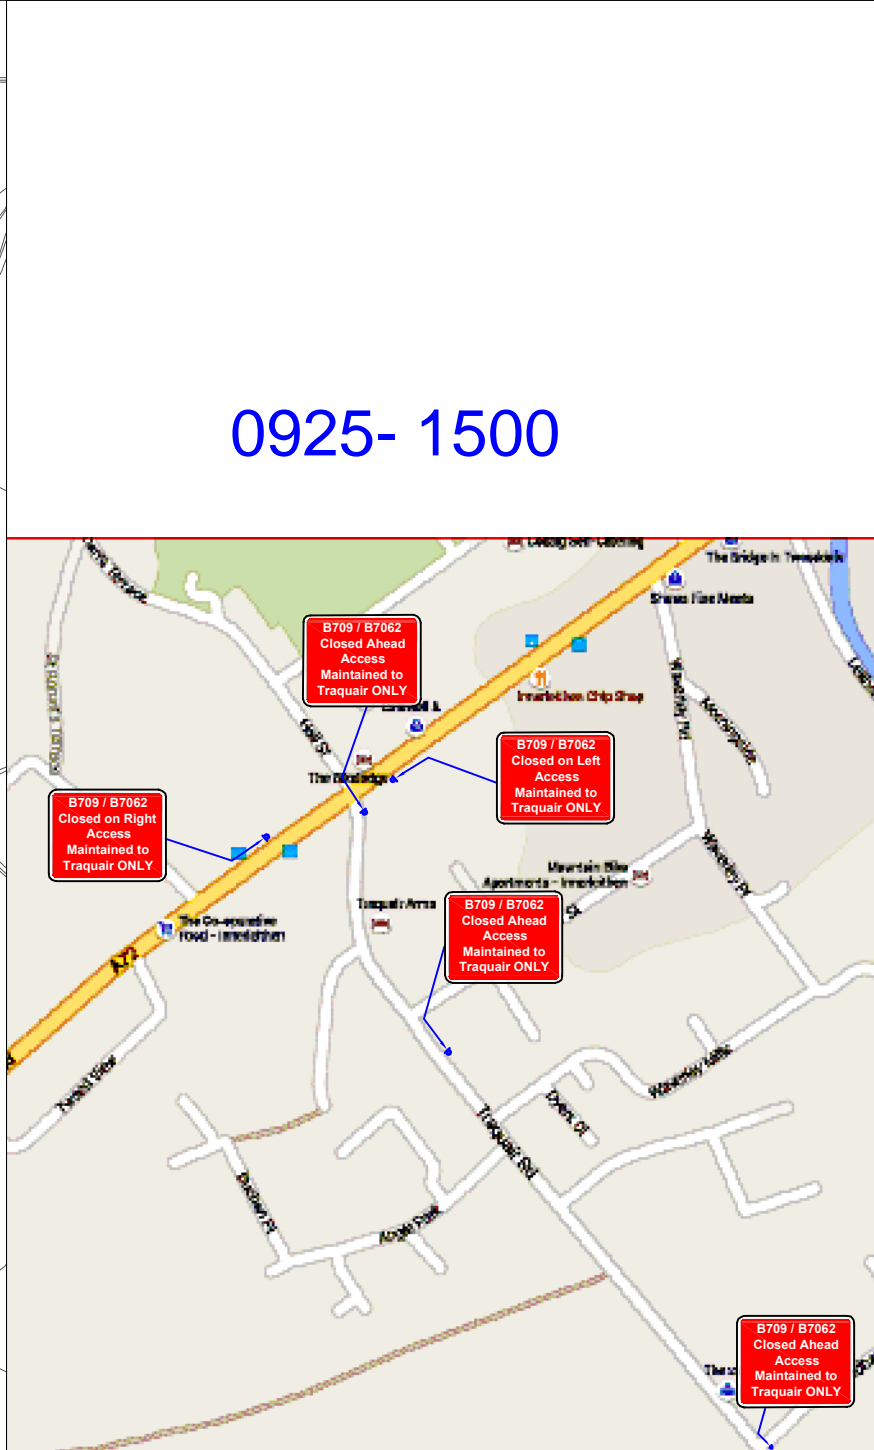

0745 - 0900

0900 - 1500

0925- 1500

NOTES:
TOUR O' THE BORDERS

B709 + B7062
TRAQUAIR
ROAD CLOSURE
0745 - 1500

CONTRAFLOW LTD
1 WARDPARK ROAD
WARDPARK SOUTH INDUSTRIAL ESTATE
CUMBERNAULD G67 3EX
Tel. 01236 862 400
Fax. 01236 862 402

Date: Aug 17 Scale: NTS Drawn by: P Fawcett

DRG. TOTB/B709+B7062/RC/020