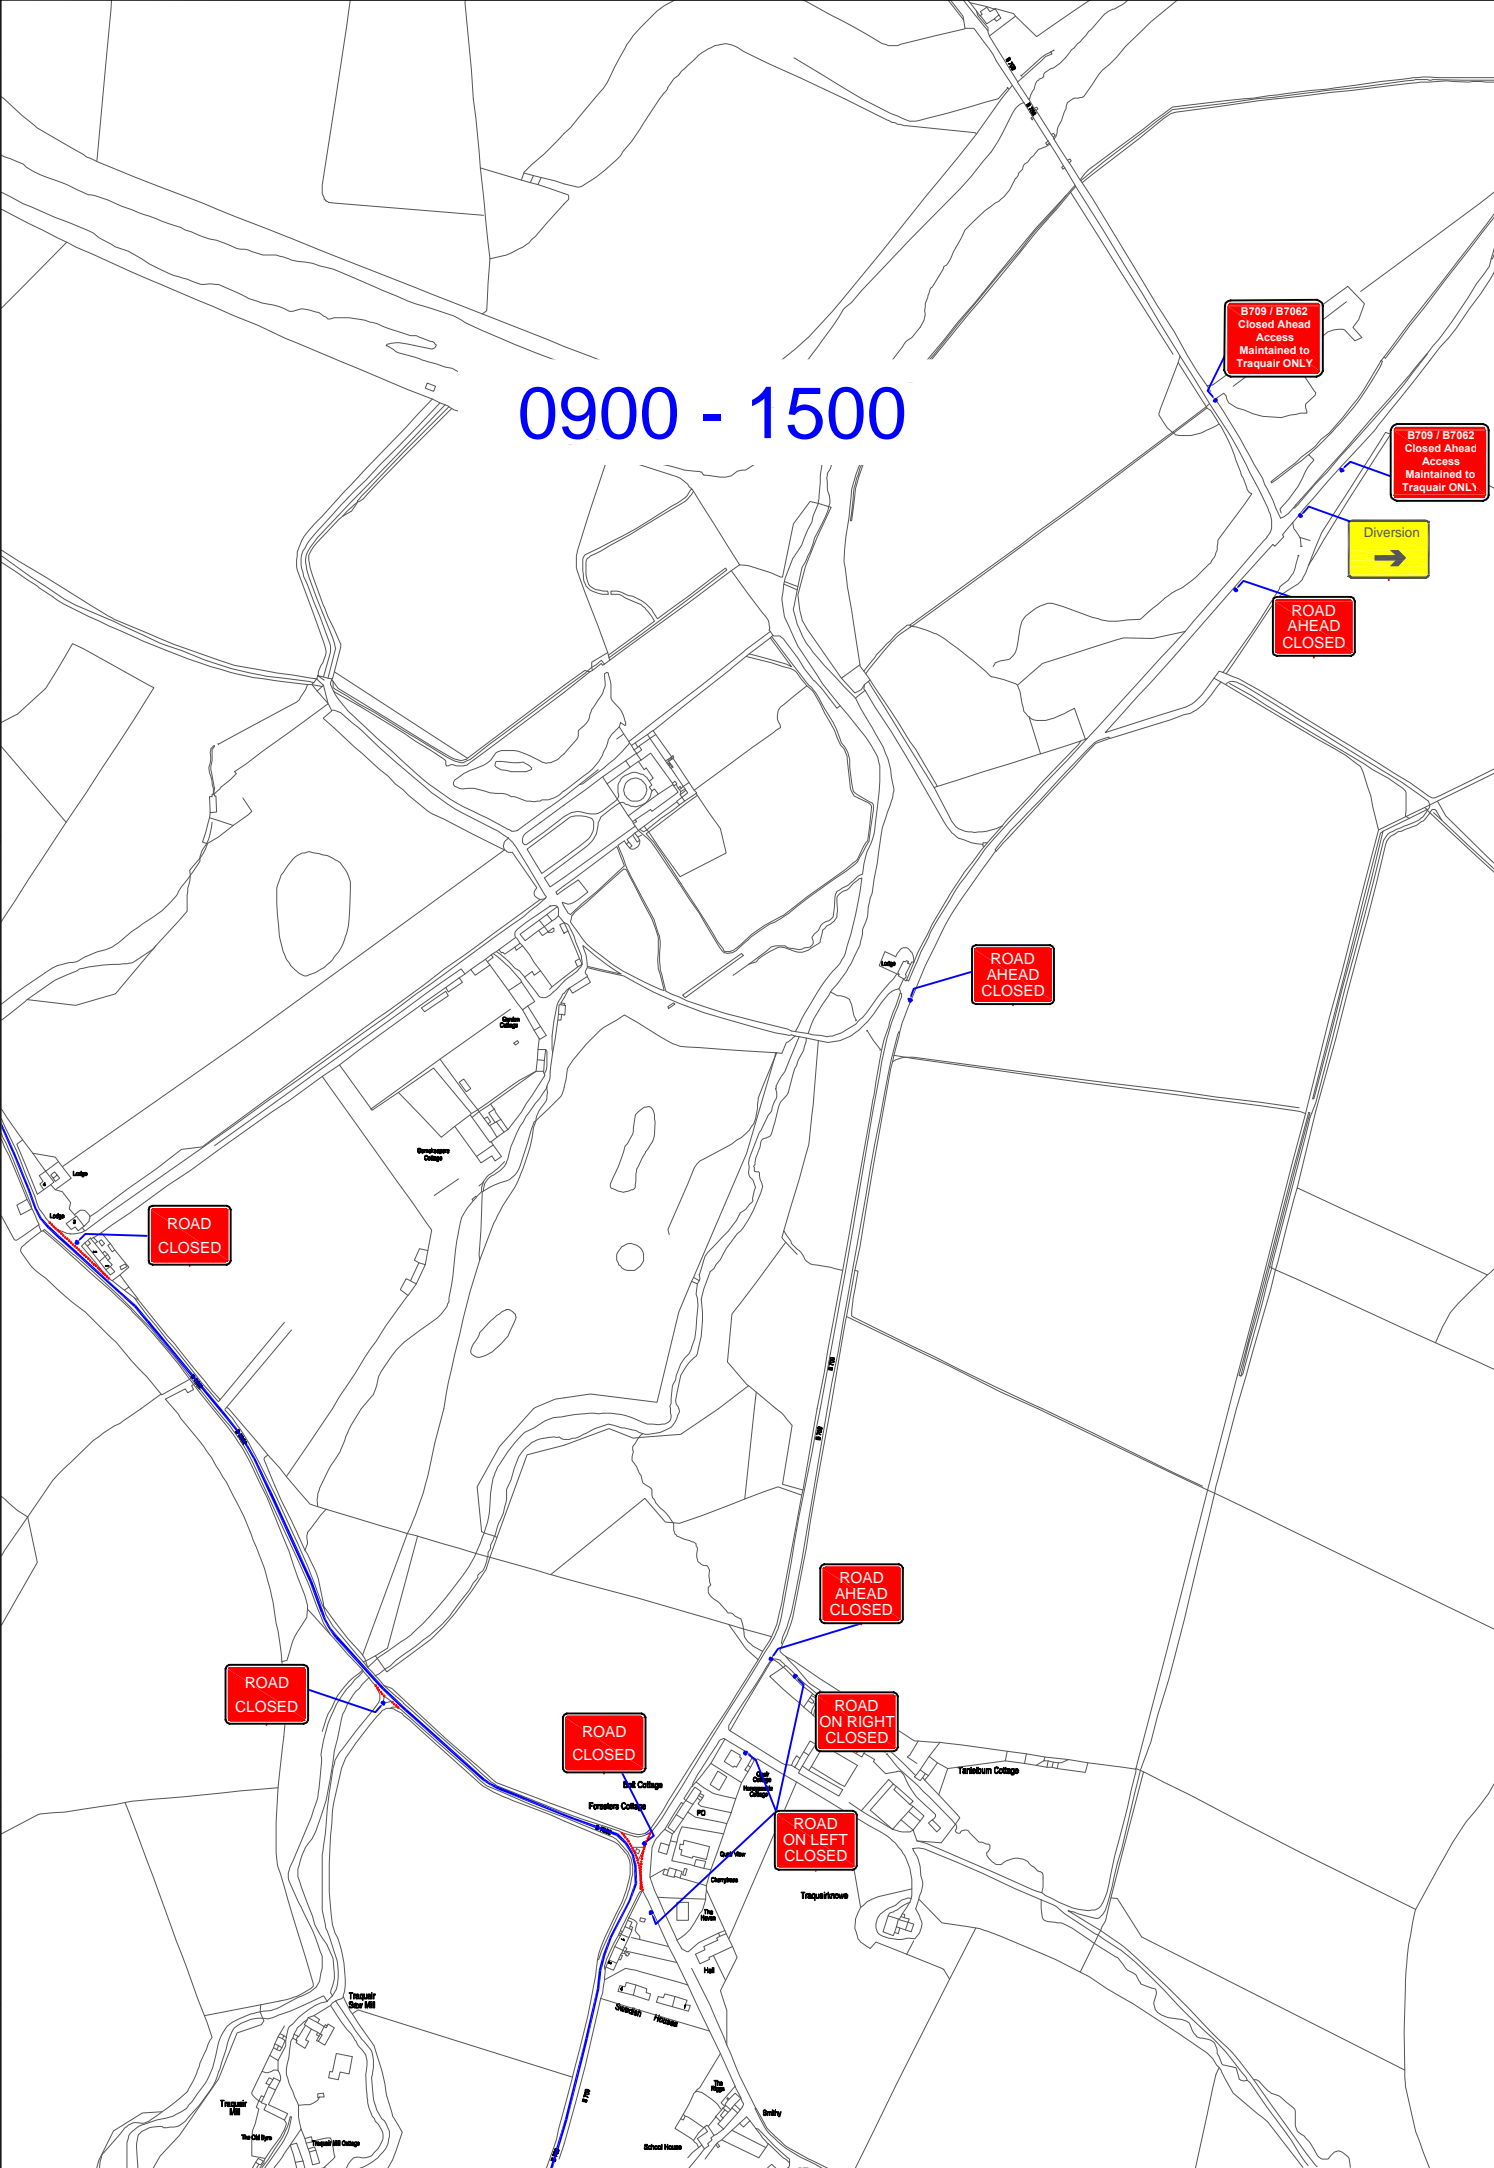

0745 - 0900

0900 - 1500

0925- 1500

NOTES:
TOUR O' THE BORDERS

B709 + B7062
TRAQUAIR
ROAD CLOSURE
0745 - 1500

CONTRAFLOW LTD
1 WARDPARK ROAD
WARDPARK SOUTH INDUSTRIAL ESTATE
CUMBERNAULD G67 3EX
Tel. 01236 862 400
Fax. 01236 862 402

Date: Aug 17 Scale: NTS Drawn by: P Fawcett

DRG. TOTB/B709+B7062/RC/020