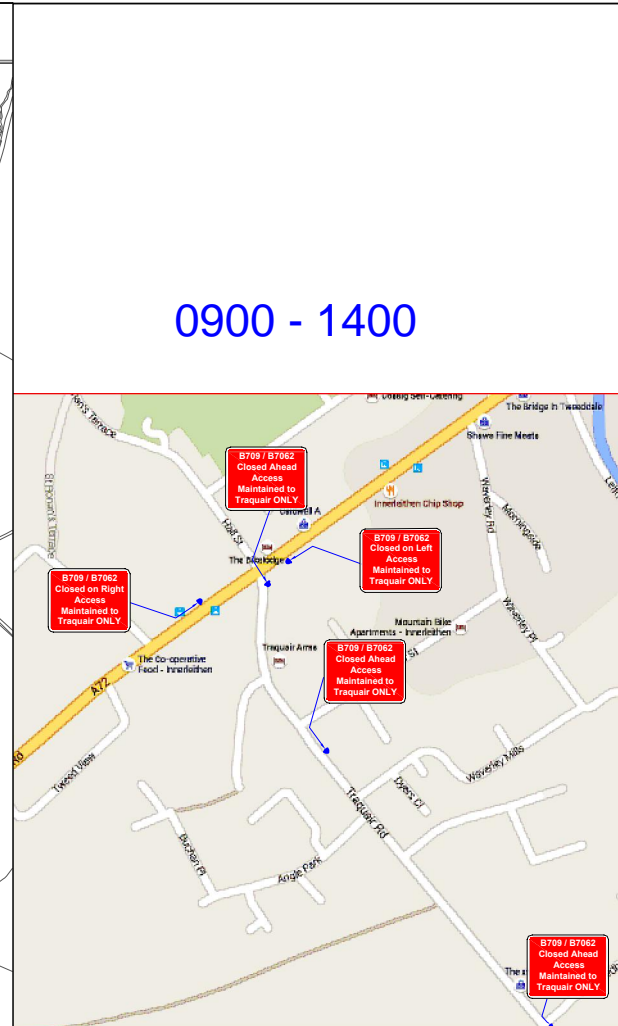

0745 - 0900

0900 - 1400

0900 - 1400

**NOTES:
TOUR O' THE BORDERS**

B709 + B7062
TRAQUAIR
ROAD CLOSURE
0745 - 1400

CONTRAFLOW LTD
1 WARDPARK ROAD
WARDPARK SOUTH INDUSTRIAL ESTATE
CUMBERNAULD G67 3EX
Tel: 01236 862 400
Fax: 01236 862 402

Date: Apr 16 Scale: NTS Drawn by: P Fawce

DRG. TOTB/B709+B7062/RC/02