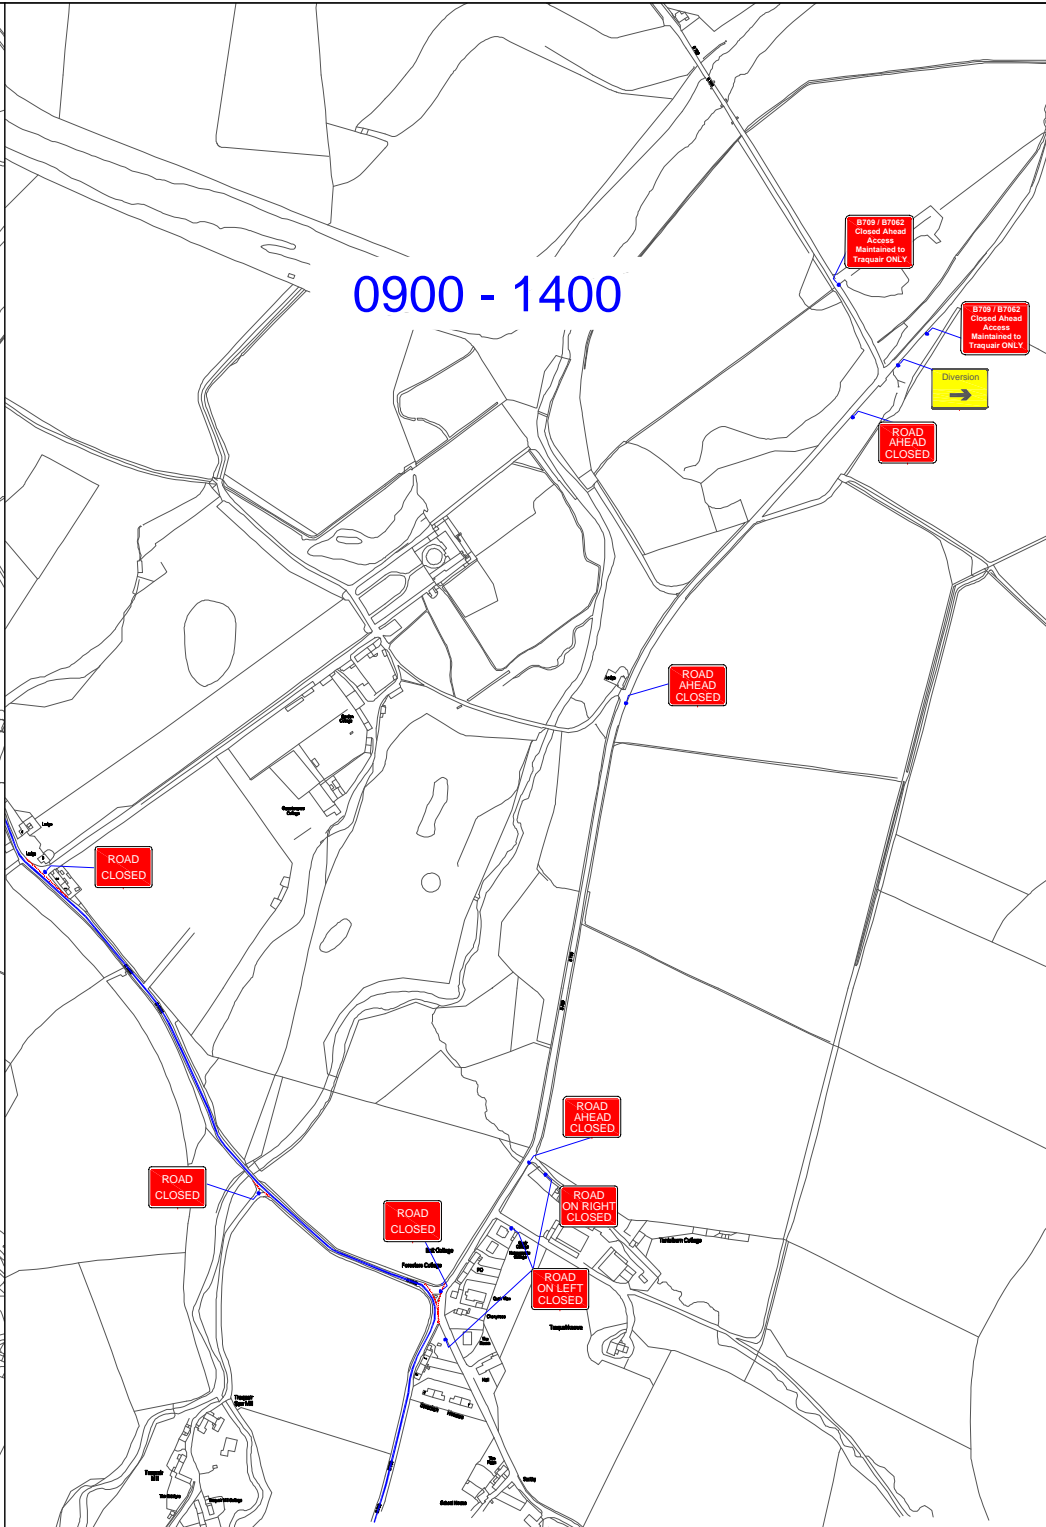

0745 - 0900

0900 - 1400

0900 - 1400

**NOTES:
TOUR O' THE BORDERS**

B709 + B7062
TRAQUAIR
ROAD CLOSURE
0745 - 1400

CONTRAFLOW LTD
1 WARDPARK ROAD
WARDPARK SOUTH INDUSTRIAL ESTATE
CUMBERNAULD G67 3EX
Tel: 01236 862 400
Fax: 01236 862 402

Date: Apr 16 Scale: NTS Drawn by: P Fawce

DRG. TOTB/B709+B7062/RC/02