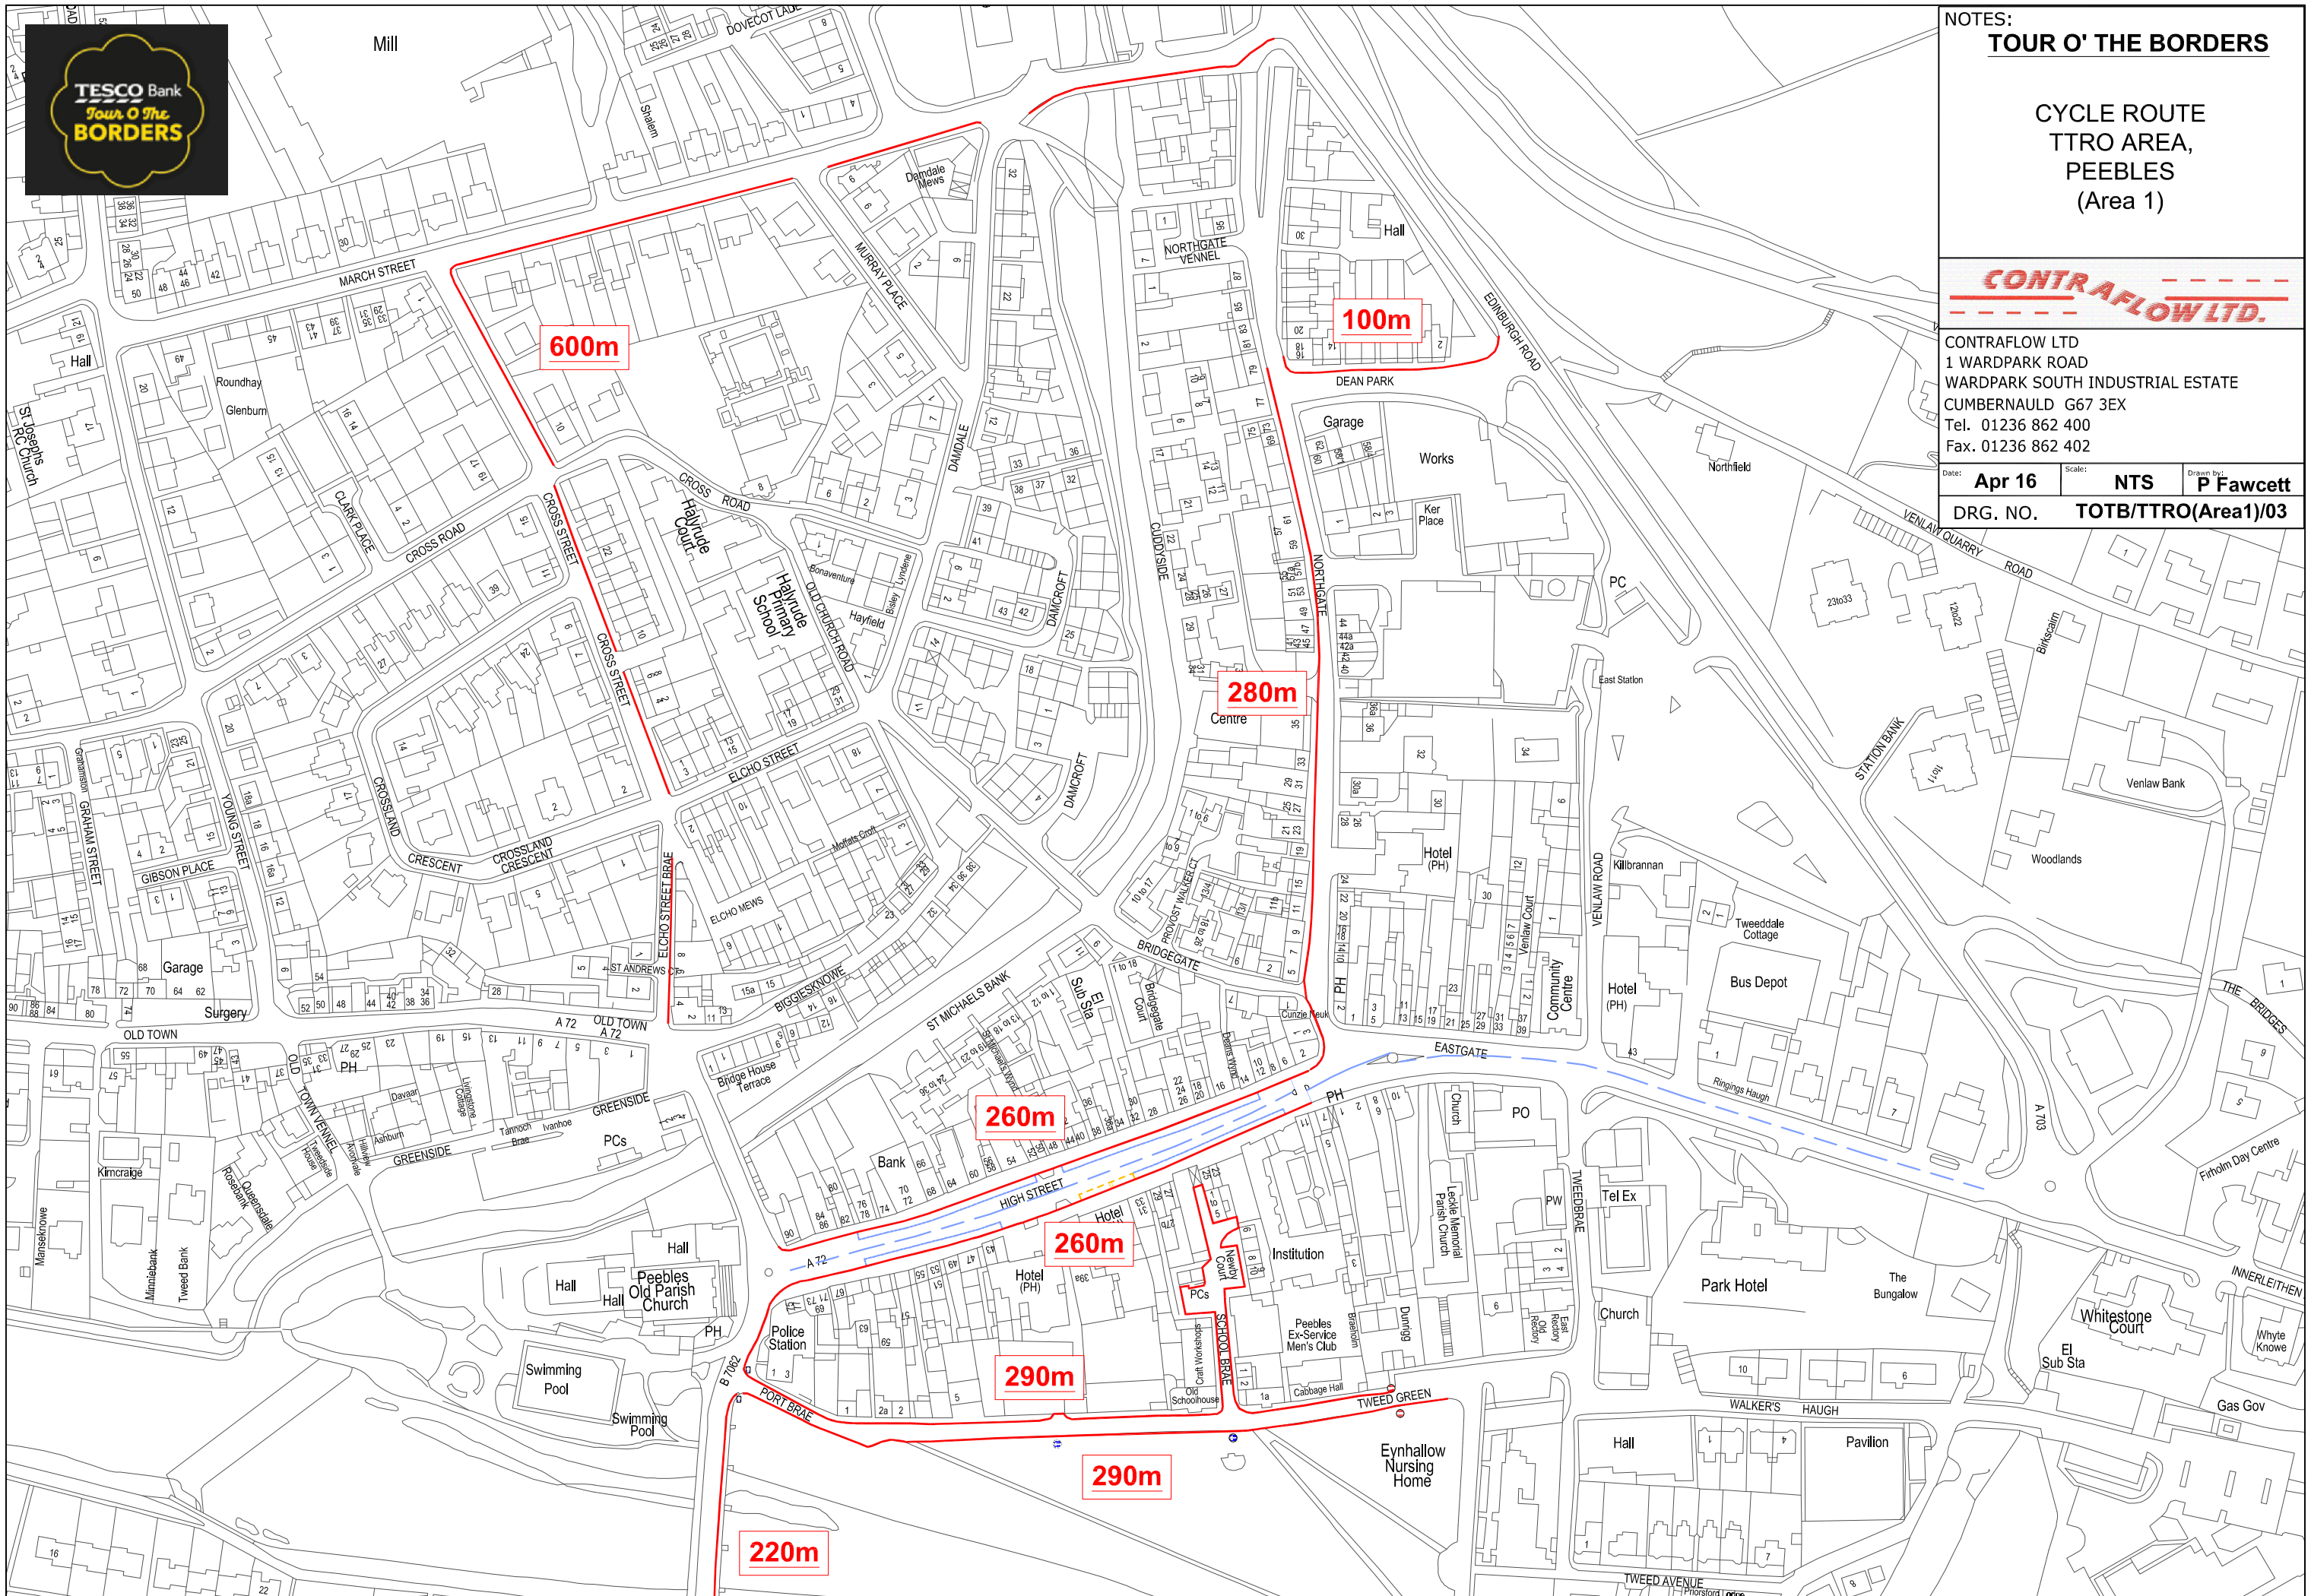

NOTES:  
**TOUR O' THE BORDERS**

**CYCLE ROUTE  
TTRO AREA,  
PEEBLES  
(Area 1)**

CONTRAFLOW LTD  
1 WARDPARK ROAD  
WARDPARK SOUTH INDUSTRIAL ESTATE  
CUMBERNAULD G67 3EX  
Tel. 01236 862 400  
Fax. 01236 862 402

Date: **Apr 16** Scale: **NTS** Drawn by: **P Fawcett**

DRG. NO. **TOTB/TTRO(Area1)/03**

600m

100m

280m  
Centre

260m

260m

290m

290m

220m