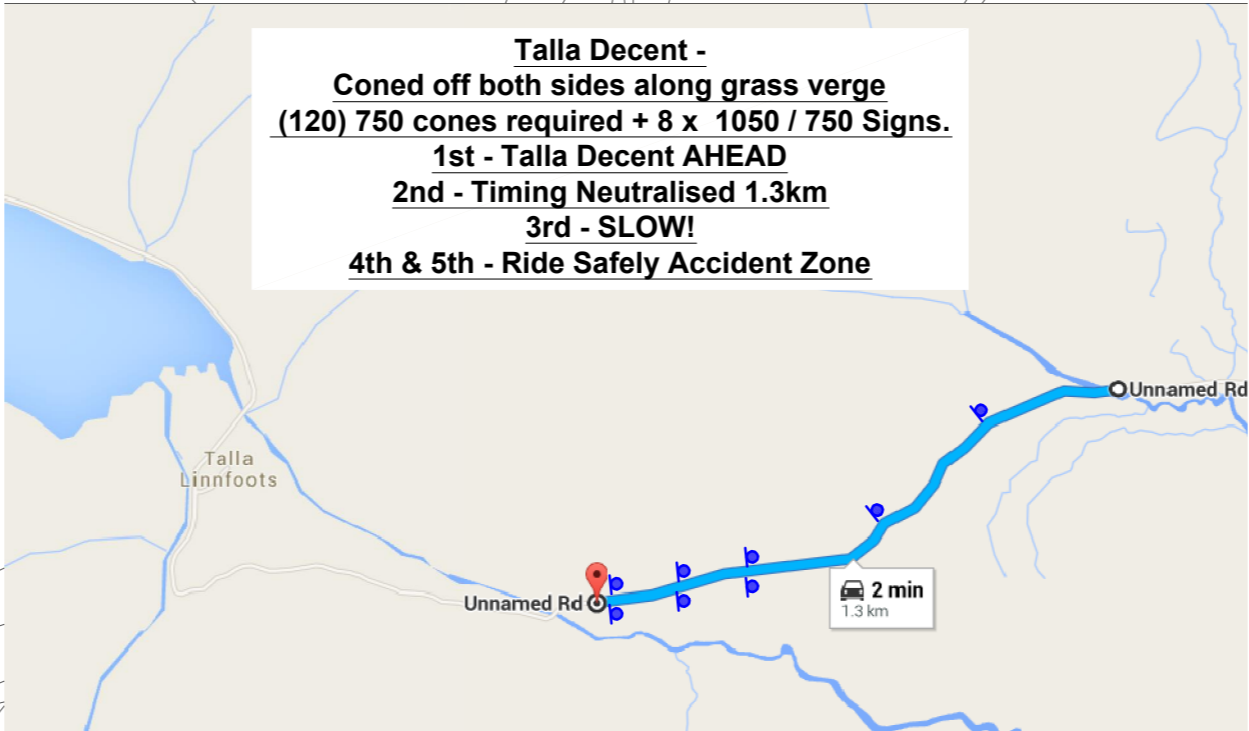

**15 Sections - Pedestrian Barrier
Dropped off @ Tweedsmuir
Village Hall - Sat 31st Aug**

**1100 - A701 Opens & Road
Closure will be moved
on to the Talla Reservoir Road**
Tweedsmuir

**ROAD
CLOSED**

**ROAD
AHEAD
CLOSED**

**ROAD
AHEAD
CLOSED**

**ROAD
AHEAD
CLOSED**

**Talla Decent Rd
to be closed 07.25 (No Vehicle
Access After this time)**

**NOTES:
TOUR O' THE BORDERS**

A701
Tweedsmuir /
Talla Reservoir
ROAD CLOSURE
0640 - 1100

CONTRAFLOW LTD
1 WARDPARK ROAD
WARDPARK SOUTH INDUSTRIAL ESTATE
CUMBERNAULD G67 3EX
Tel. 01236 862 400
Fax. 01236 862 402

Date: **Aug 19** Scale: **NTS** Drawn by: **P Fawcett**

DRG. TOTB/A701Tweedsmuir/RC/010